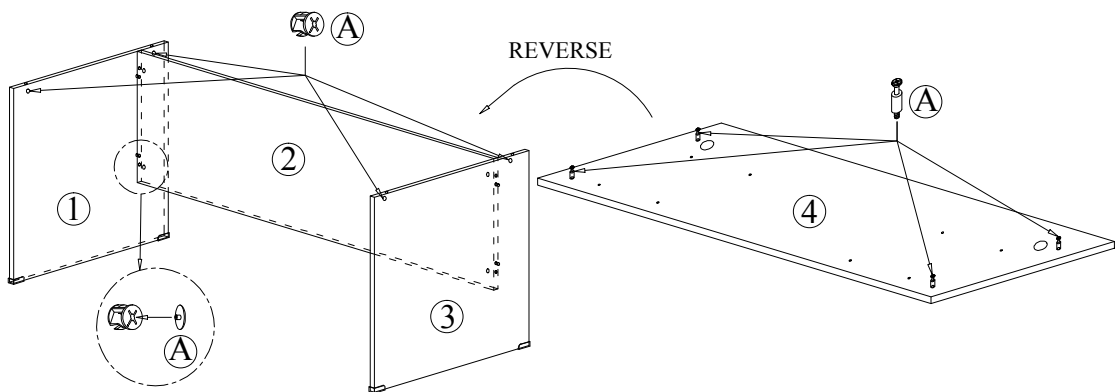

STEP 3

FINISHING