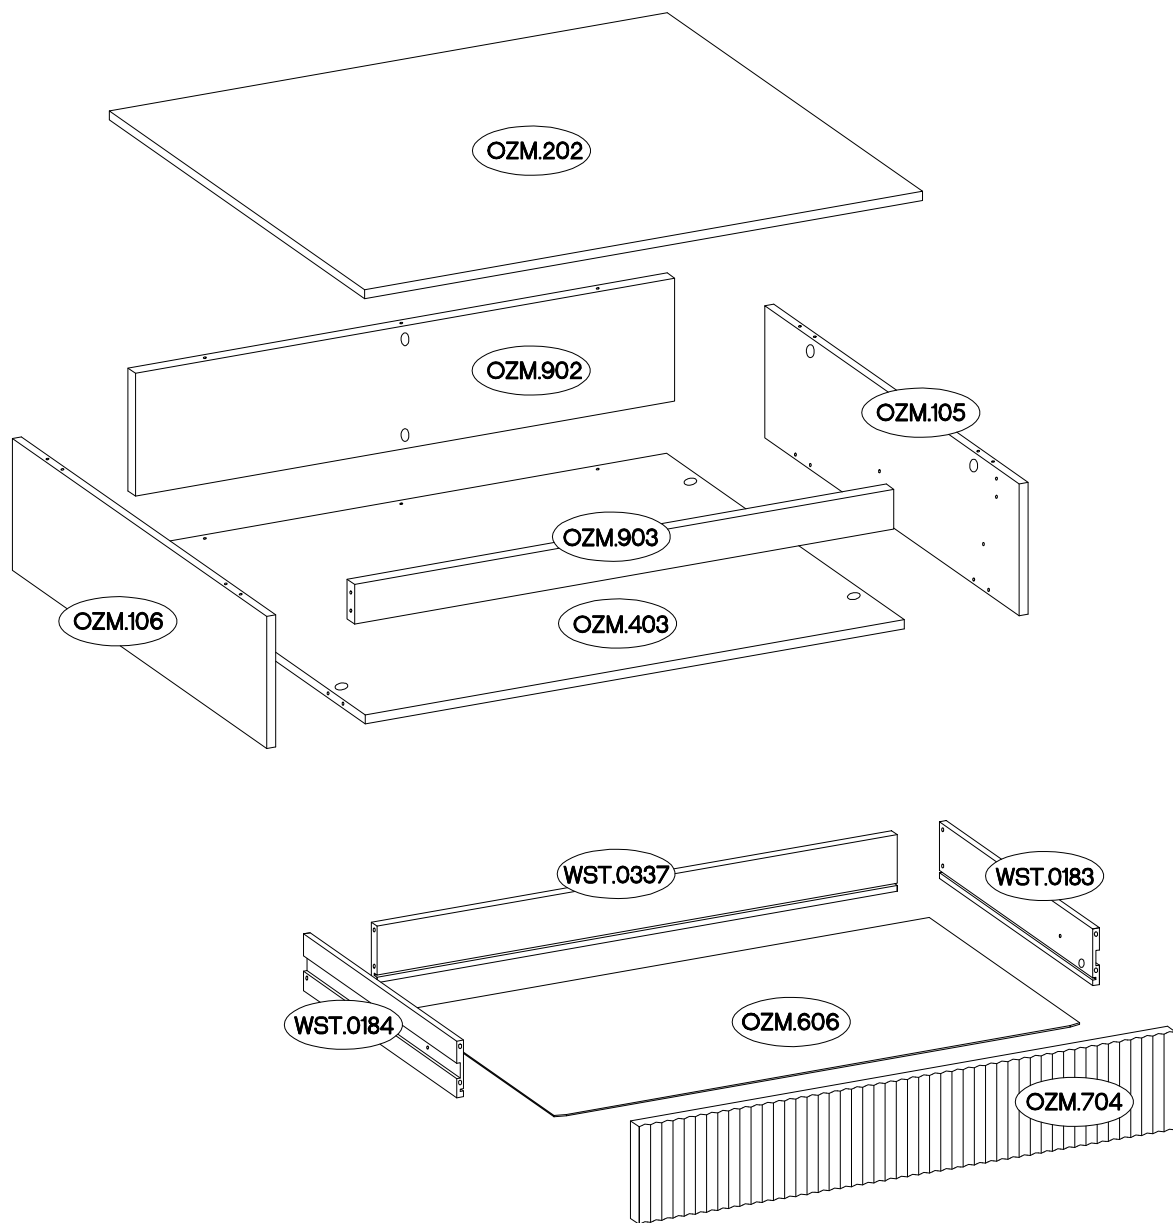

†12/10mm

2

L=20mm

12

27/310mm

1

†14

6

51x15cm

1

†6,3x13mm

4

†3,5x13mm

2

M4x9mm

2

ISM-OZM-003

	Ersatzteil Nummer	Dimension
	OZM.105	233x548x16
	OZM.106	233x548x16
	OZM.202	1000x550x16
	OZM.403	966x512x16
	OZM.902	966x217x16
	OZM.903	966x70x16
	OZM.606	943x327x2,5
	WST.0183	330x100x12
	WST.0184	330x100x12
	WST.0337	932x100x12
	OZM.704	172x962x18

1

#12/10mm  C5 2	#8x30mm  A 4
---	---

2

#6x42mm  B2 2
---

3

L=20mm  D2 2
--

4

5