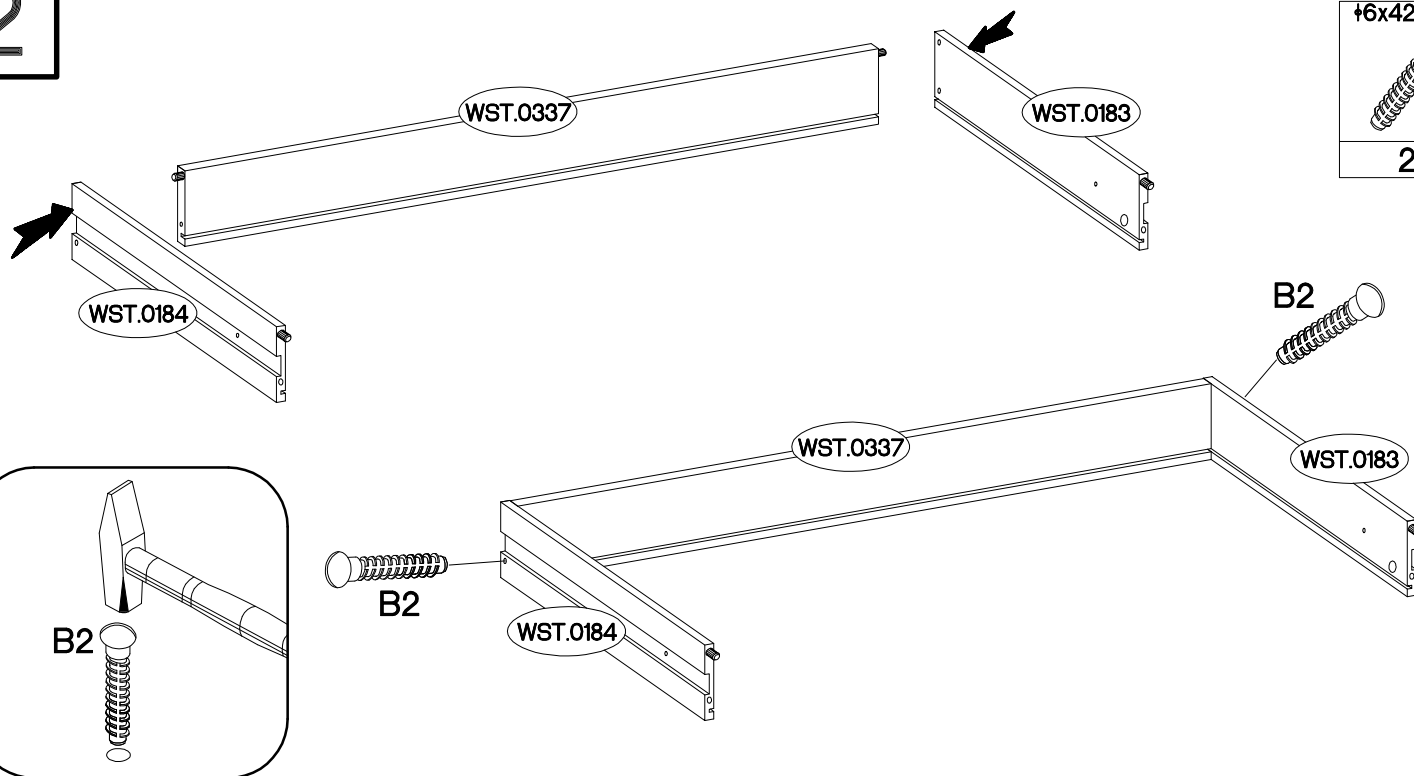

†12/10mm

2

L=20mm

12

27/310mm

1

†14

6

ISM-OZM-003

	Ersatzteil Nummer	Dimension
	OZM.105	233x548x16
	OZM.106	233x548x16
	OZM.202	1000x550x16
	OZM.403	966x512x16
	OZM.902	966x217x16
	OZM.903	966x70x16
	OZM.606	943x327x2,5
	WST.0183	330x100x12
	WST.0184	330x100x12
	WST.0337	932x100x12
	OZM.704	172x962x18

1

#12/10mm  C5 2	#8x30mm  A 4
---	---

2

#6x42mm  B2 2
---

3

L=20mm  D2 2
--

4

5

$\pm 8 \times 30 \text{mm}$  A	$\pm 15/12 \text{mm}$  C	L=20mm  D2	27/310mm  I4	$\pm 6,3 \times 13 \text{mm}$  M2	 L46	$\pm 3.5 \times 13 \text{mm}$  P5
16	10	5	1	4	1	2

7

8

9

10

5x15cm  <b>SX16</b> 2	L=93cm  <b>SS5</b> 2	M5,8x30mm  <b>U16</b> 4	4.0x30mm  <b>R2</b> 10	 <b>O</b> 1	14  <b>E13</b> 4
--	---	--	---	---	---