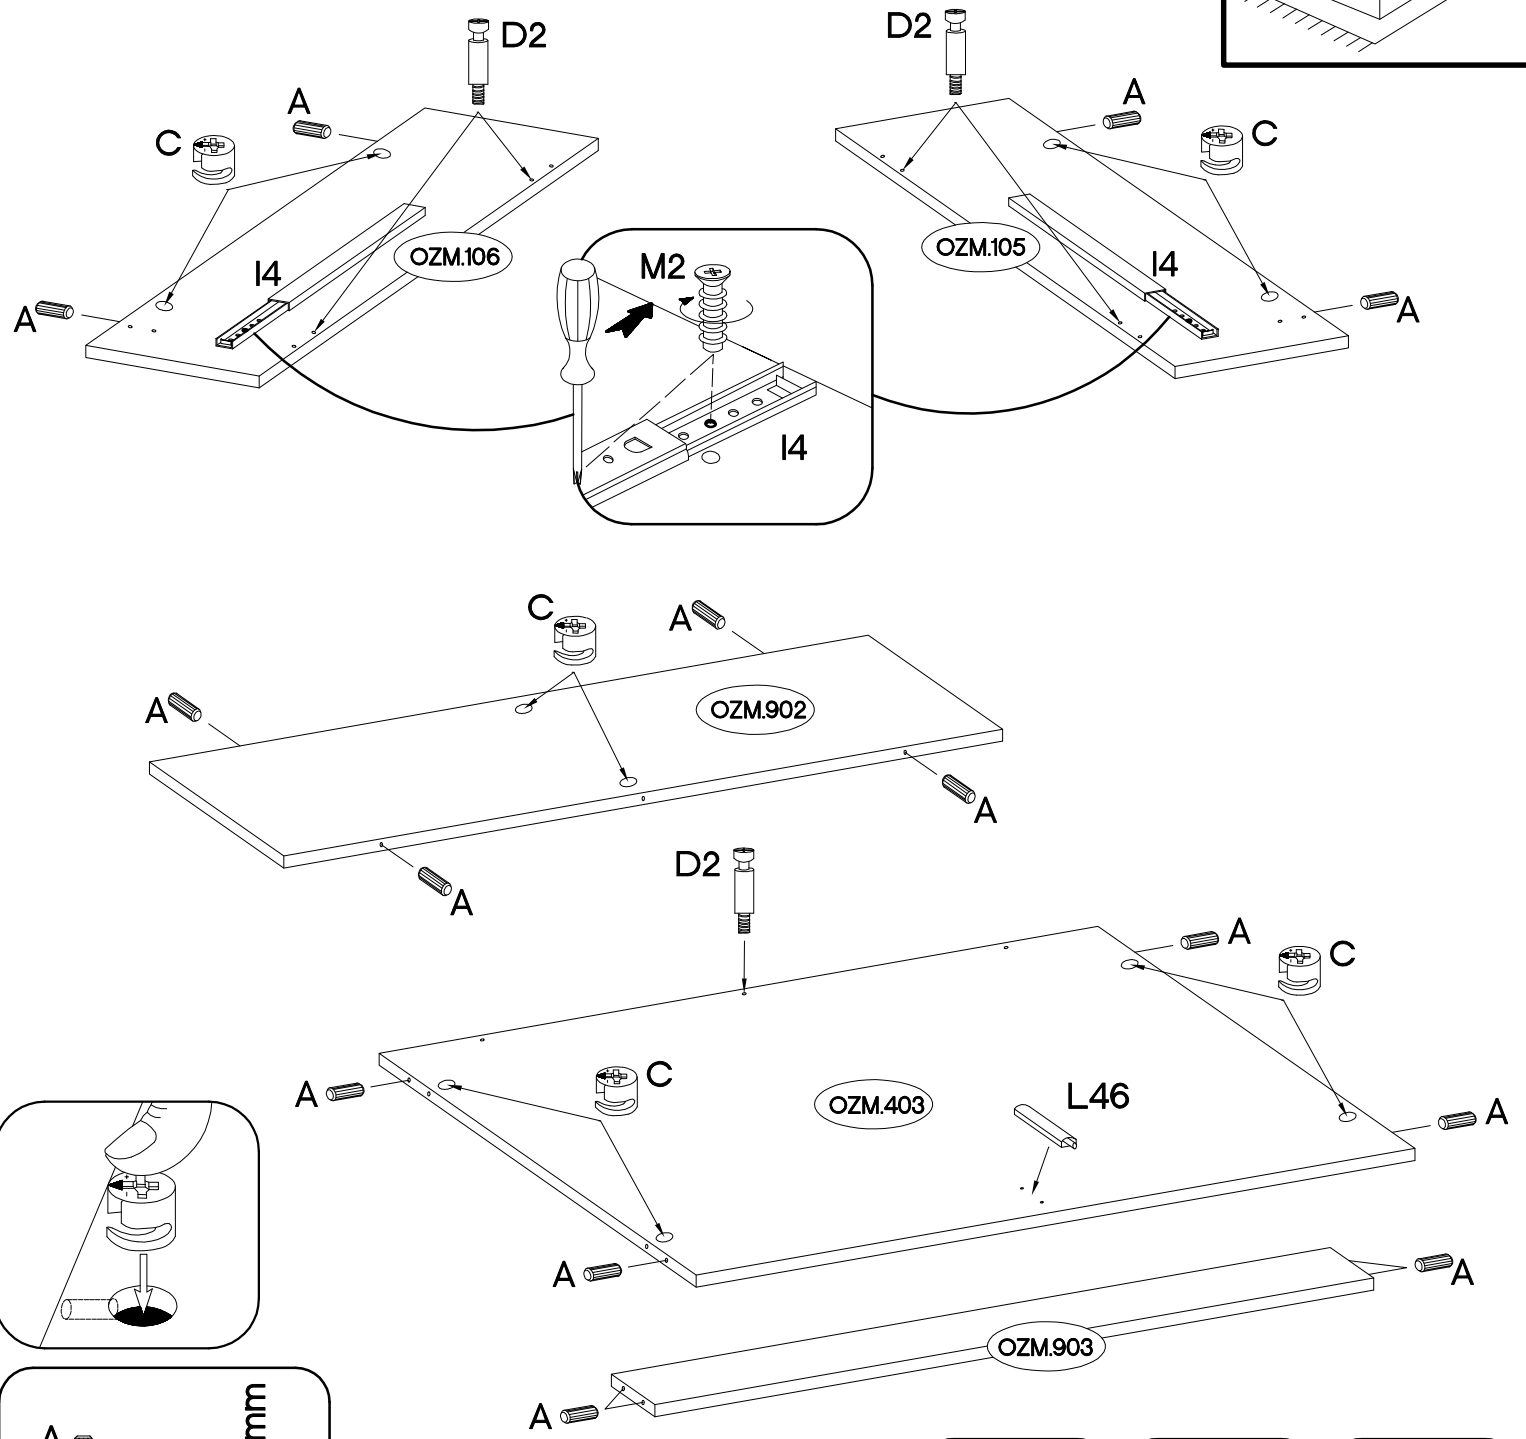

†12/10mm

2

L=20mm

12

27/310mm

1

†14

6

ISM-OZM-003

	Ersatzteil Nummer	Dimension
	OZM.105	233x548x16
	OZM.106	233x548x16
	OZM.202	1000x550x16
	OZM.403	966x512x16
	OZM.902	966x217x16
	OZM.903	966x70x16
	OZM.606	943x327x2,5
	WST.0183	330x100x12
	WST.0184	330x100x12
	WST.0337	932x100x12
	OZM.704	172x962x18

1

#12/10mm  C5 2	#8x30mm  A 4
---	---

2

#6x42mm  B2 2
---

3

L=20mm  D2 2
--

4

5

$\pm 8 \times 30 \text{mm}$  A	$\pm 15/12 \text{mm}$  C	L=20mm  D2	27/310mm  I4	$\pm 6,3 \times 13 \text{mm}$  M2	 L46	$\pm 3.5 \times 13 \text{mm}$  P5
16	10	5	1	4	1	2

7

8

9

10

5x15cm  <b>SX16</b> 2	L=93cm  <b>SS5</b> 2	M5,8x30mm  <b>U16</b> 4	4.0x30mm  <b>R2</b> 10	 <b>O</b> 1	14  <b>E13</b> 4
--	---	--	---	---	---