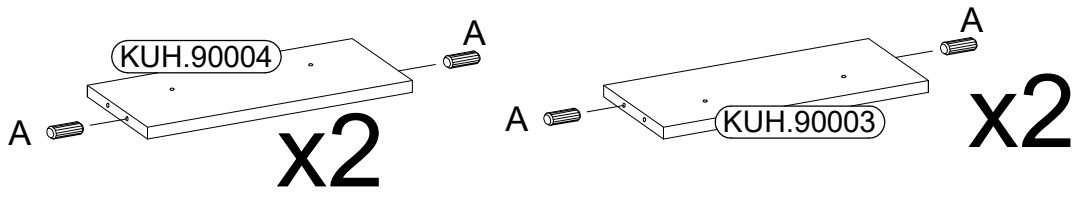

40 D 4S BB

Ersatzteil Nummer	Dimension
KUH.10039	815x500x16
KUH.10040	815x500x16
KUH.60027	713x385x2,5
KUH.60028 x4	448x328x2,5
KUH.70230 x3	140x396x16
KUH.70229	280x396x16
KUH.90003 x2	367x100x16
KUH.90004 x2	367x100x16
KUH.90039	399x95x16
WST.0044 x3	450x343x450x(80)
WST.0045	450x343x450x(140)

Ø8x30mm A	6,4 x 50mm B	E1	E9		
26	8	8	2		
Ø5.0x13mm M	O	O1	Ø4.0x45mm P4	6.5x48x16 F2	
24	1	1	2	4	
Ø3.0x20mm P7	Ø4.0x35mm R3	Ø3.5x13mm P5	Ø4.0x30mm R2	S	L=450mm I5
8-10	4	24	8	4	4

ISM-KUH-01357

1

Ø8x30mm  A	 O1
18	1

2

 O1
1

3

4

L=450mm  I5 4	Ø5.0x13mm  M 24	6.5x48x16  F2 4	Ø8x30mm  A 8
---	---	---	--

5

6,4 x 50mm  B 4	 O 1	 E1 4
---	---	--

6