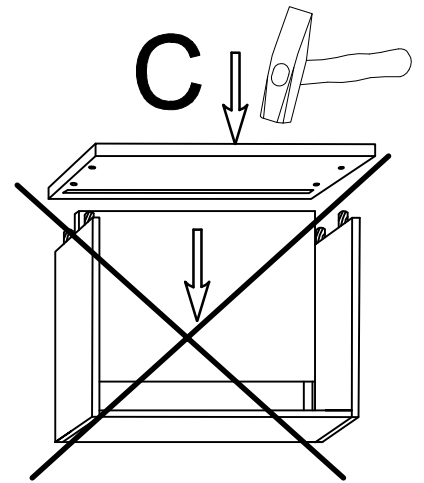

40 D 4S BB

Ersatzteil Nummer	Dimension
KUH.10039	815x500x16
KUH.10040	815x500x16
KUH.60027	713x385x2,5
KUH.60028 x4	448x328x2,5
KUH.70230 x3	140x396x16
KUH.70229	280x396x16
KUH.90003 x2	367x100x16
KUH.90004 x2	367x100x16
KUH.90039	399x95x16
WST.0044 x3	450x343x450x(80)
WST.0045	450x343x450x(140)

Ø8x30mm A	6,4 x 50mm B	E1	E9		
26	8	8	2		
Ø5.0x13mm M	O	O1	Ø4.0x45mm P4	6.5x48x16 F2	
24	1	1	2	4	
Ø3.0x20mm P7	Ø4.0x35mm R3	Ø3.5x13mm P5	Ø4.0x30mm R2	S	L=450mm I5
8-10	4	24	8	4	4

ISM-KUH-01357

1

Ø8x30mm  A	 O1
18	1

2

 O1
1

3

4

L=450mm  I5 4	Ø5.0x13mm  M 24	6.5x48x16  F2 4	Ø8x30mm  A 8
---	---	---	--

5

6,4 x 50mm  B 4	 O 1	 E1 4
---	---	--

6