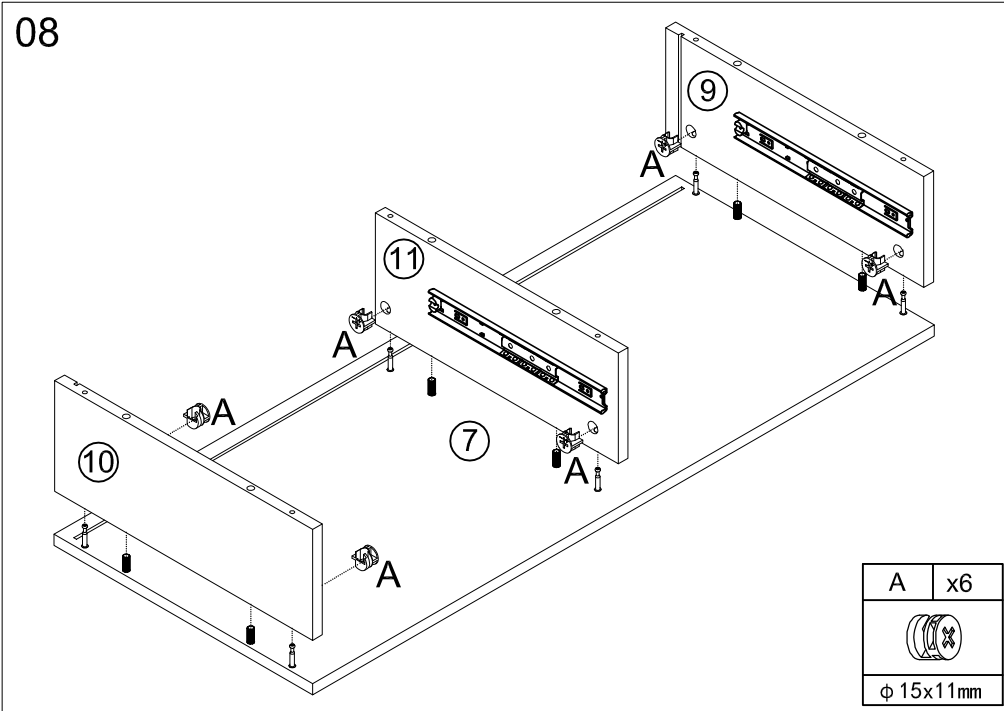

01

Diagram 01 shows the assembly of the frame corners. Screws B and C are used to secure the corners. A circled number 7 indicates the step.

B	x6	C	x6
M6x35mm		φ 8x30mm	

02

Diagram 02 shows the assembly of the frame center. Screws I and brackets K-1 are used to secure the center. A circled number 8 indicates the step.

I	x4	K-1	x2
M3.5x14mm			

03

Diagram 03 shows the assembly of the frame side rails. Brackets K-2 and k-2 are used to secure the side rails. A circled number 8 indicates the step.

K-2	x2

04

Diagram 04 shows the final assembly of the frame. Side rails L-1 and L-2 are attached to the frame. A circled number 8 indicates the step.

x4

L-1 L-2

05

I	x2	L-1	x1
			
M3.5x14mm		300mm	

06

I	x2	L-1	x1
			
M3.5x14mm		300mm	

07

I	x4	L-1	x2
			
M3.5x14mm		300mm	

N	x2	O	x2	P	x2
					
φ 6x30mm		M4x35mm		25x180mm	