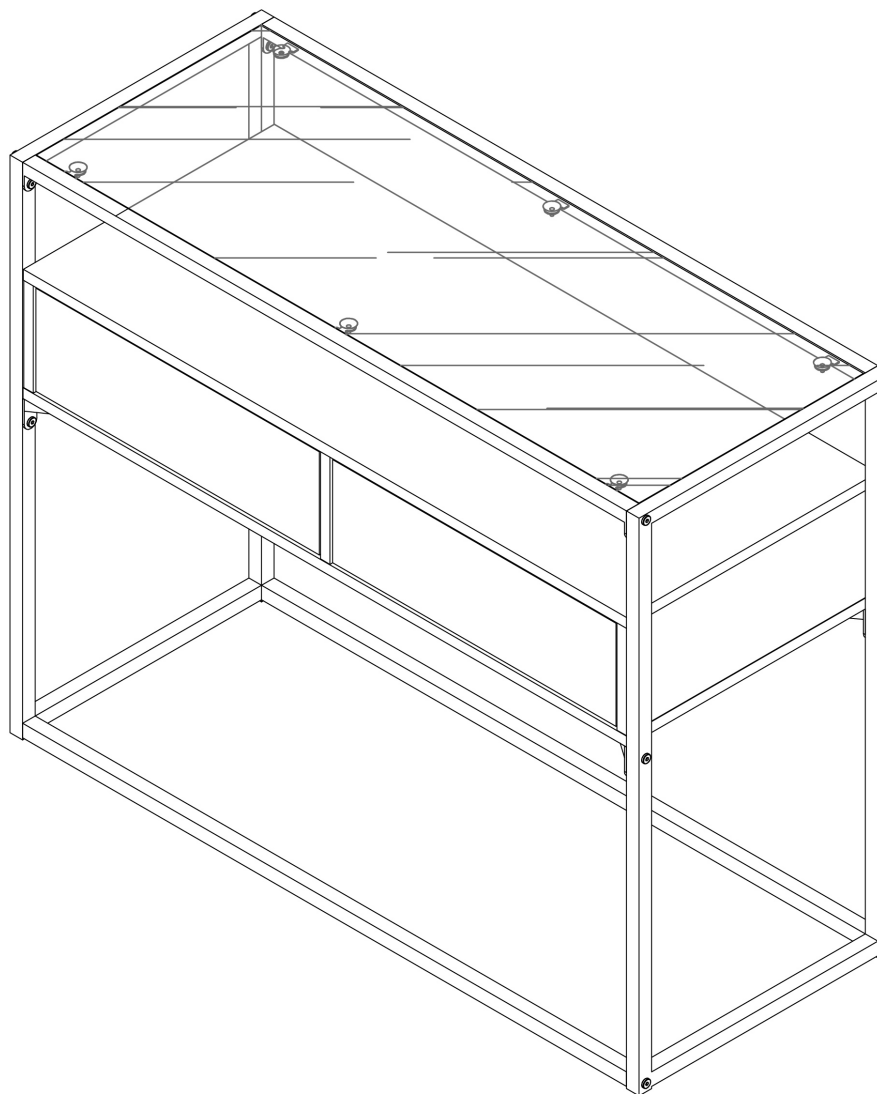

Assembly Instruction
Instrukcja montażu
Návod na montáž
Montážní návod
Összeszerelési útmutató
Uputstva za montažu
Upute za montažu
Montageanleitung

Model
27769

① 2pcs	② 2pcs	③ 2pcs	④ 2pcs	⑤ 2pcs	⑥ 1pc	⑦ 1pc	⑧ 1pc
⑨ 1pc	⑩ 1pc	⑪ 1pc	⑫ 1pc	⑬ 2pcs	⑭ 2pcs	⑮ 2pcs	⑯ 2pcs
⑰ 2pcs	φ 15x11mm	M6x35mm	φ 8x30mm	M6x12mm	M6x25mm	M6x30mm	M6x40mm
A 14pcs	B 14pcs	C 12pcs	D 8pcs	E 4pcs	F 8pcs	G 4pcs	
M7x50mm	M3.5x14mm	M4x30mm		300mm	φ 20mm	φ 6x30mm	M4x35mm
H 6pcs	I 22pcs	J 8pcs	K 2pcs	L 4pcs	M 6pcs	N 2pcs	O 2pcs
25x180mm	M4						
P 2pcs	Q 1pc						

01

Diagram 01 shows the assembly of the frame corners. Screws B and C are used to secure the corners. A circled number 7 indicates the step.

B	x6	C	x6
M6x35mm		φ 8x30mm	

02

Diagram 02 shows the assembly of the frame center. Screws I and brackets K-1 are used to secure the center. A circled number 8 indicates the step.

I	x4	K-1	x2
M3.5x14mm			

03

Diagram 03 shows the assembly of the frame side rails. Brackets K-2 and k-2 are used to secure the side rails. A circled number 8 indicates the step.

K-2	x2

04

Diagram 04 shows the final assembly of the frame. Side rails L-1 and L-2 are attached to the frame. A circled number 8 indicates the step.