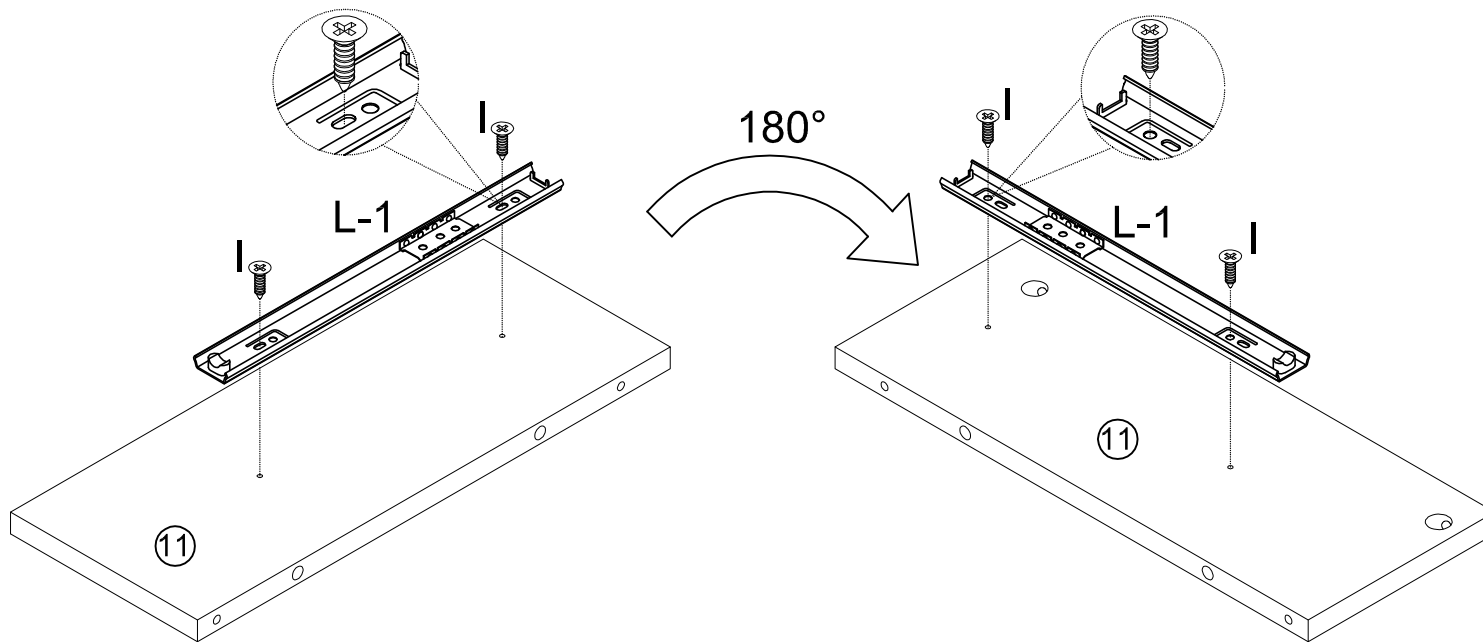

01

Diagram 01 shows the assembly of the frame corners. Screws B and C are used to secure the corners. A circled number 7 indicates the step.

B	x6	C	x6
M6x35mm		φ 8x30mm	

02

Diagram 02 shows the assembly of the frame center. Screws I and brackets K-1 are used to secure the center. A circled number 8 indicates the step.

I	x4	K-1	x2
M3.5x14mm			

03

Diagram 03 shows the assembly of the frame side rails. Brackets K-2 and k-2 are used to secure the side rails. A circled number 8 indicates the step.

K-2	x2

04

Diagram 04 shows the final assembly of the frame. Side rails L-1 and L-2 are attached to the frame. A circled number 8 indicates the step.

x4

L-1 L-2

05

I	x2	L-1	x1
			
M3.5x14mm		300mm	

06

I	x2	L-1	x1
			
M3.5x14mm		300mm	

07

I	x4	L-1	x2
			
M3.5x14mm		300mm	