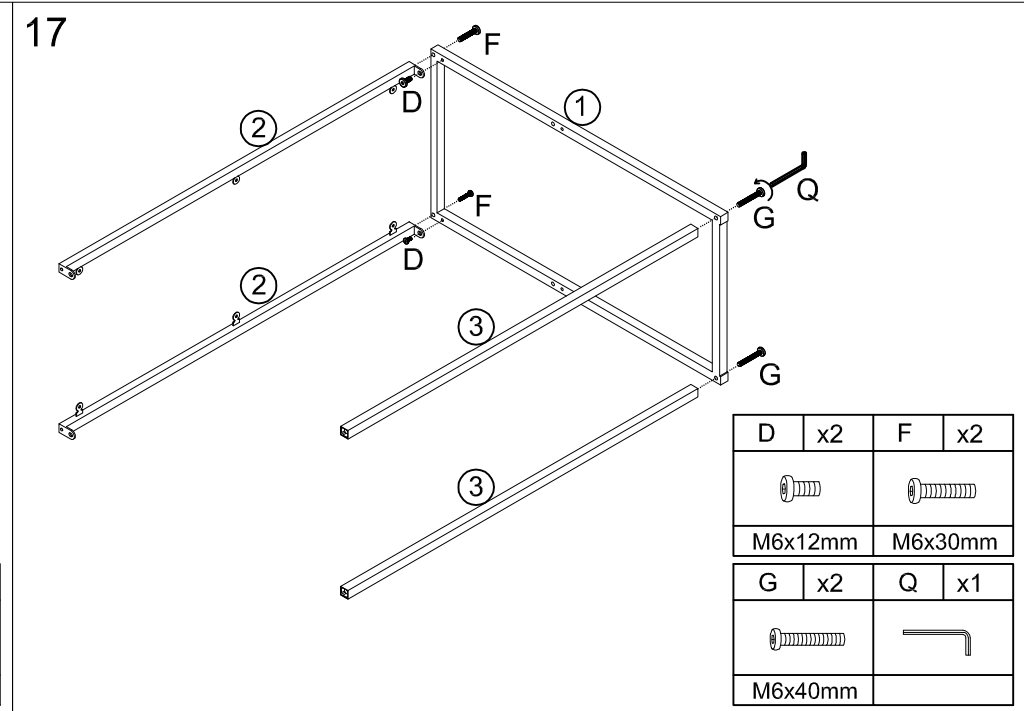

01

Diagram 01 shows the assembly of the frame corners. Screws B and C are used to secure the corners. A circled number 7 indicates the step.

B	x6	C	x6
M6x35mm		φ 8x30mm	

02

Diagram 02 shows the assembly of the frame center. Screws I and brackets K-1 are used to secure the center. A circled number 8 indicates the step.

x2

A	x8
	
φ 15x11mm	

20

D	x2	E	x2
			
M6x12mm		M6x25mm	
F	x2	Q	x1
			
M6x30mm			

21

22

M	x6
	
φ 20mm	

23

N	x2	O	x2	P	x2
					
φ 6x30mm		M4x35mm		25x180mm	