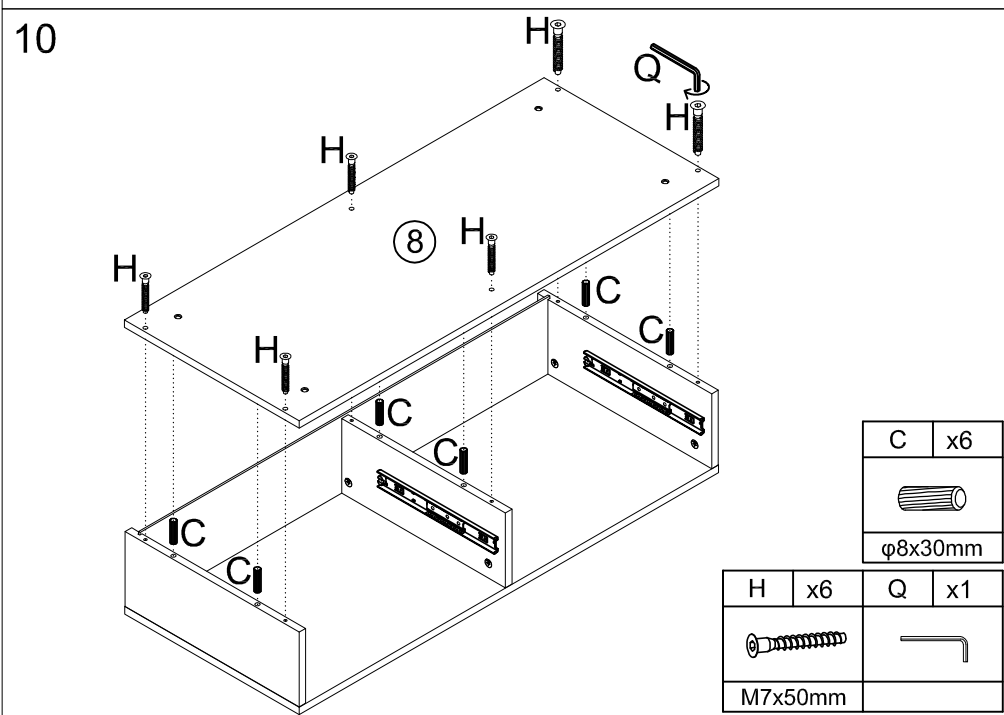

01

Diagram 01 shows the assembly of the frame corners. Screws B and C are used to secure the corners. A circled number 7 indicates the step.

B	x6	C	x6
M6x35mm		φ 8x30mm	

02

Diagram 02 shows the assembly of the frame center. Screws I and brackets K-1 are used to secure the center. A circled number 8 indicates the step.

I	x4	K-1	x2
M3.5x14mm			

03

Diagram 03 shows the assembly of the frame side rails. Brackets K-2 and k-2 are used to secure the side rails. A circled number 8 indicates the step.

K-2	x2

04

Diagram 04 shows the final assembly of the frame. Side rails L-1 and L-2 are attached to the frame. A circled number 8 indicates the step.

x4

L-1 L-2

05

I	x2	L-1	x1
			
M3.5x14mm		300mm	

06

I	x2	L-1	x1
			
M3.5x14mm		300mm	

07

I	x4	L-1	x2
			
M3.5x14mm		300mm	

N	x2	O	x2	P	x2
					
φ 6x30mm		M4x35mm		25x180mm	