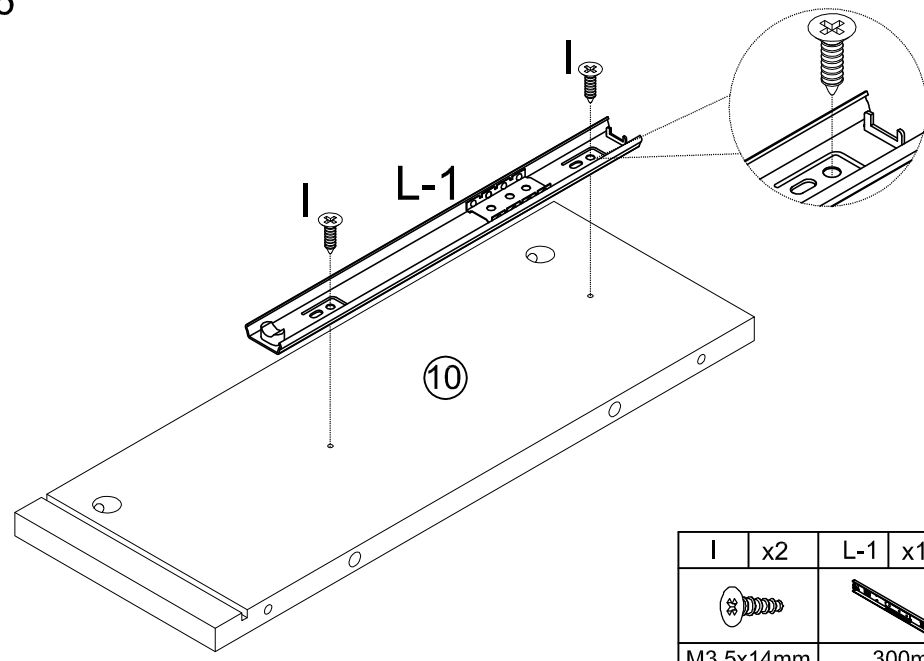

01

Diagram 01 shows the assembly of the frame corners. Screws B and C are used to secure the corners. A circled number 7 indicates the step.

B	x6	C	x6
M6x35mm		φ 8x30mm	

02

Diagram 02 shows the assembly of the frame center. Screws I and brackets K-1 are used to secure the center. A circled number 8 indicates the step.

I	x4	K-1	x2
M3.5x14mm			

03

Diagram 03 shows the assembly of the frame side rails. Brackets K-2 and k-2 are used to secure the side rails. A circled number 8 indicates the step.

K-2	x2

04

Diagram 04 shows the final assembly of the frame. Side rails L-1 and L-2 are attached to the frame. A circled number 8 indicates the step.

x4

L-1 L-2

05

I	x2	L-1	x1
			
M3.5x14mm		300mm	

06

I	x2	L-1	x1
			
M3.5x14mm		300mm	

07

I	x4	L-1	x2
			
M3.5x14mm		300mm	

N	x2	O	x2	P	x2
					
φ 6x30mm		M4x35mm		25x180mm	