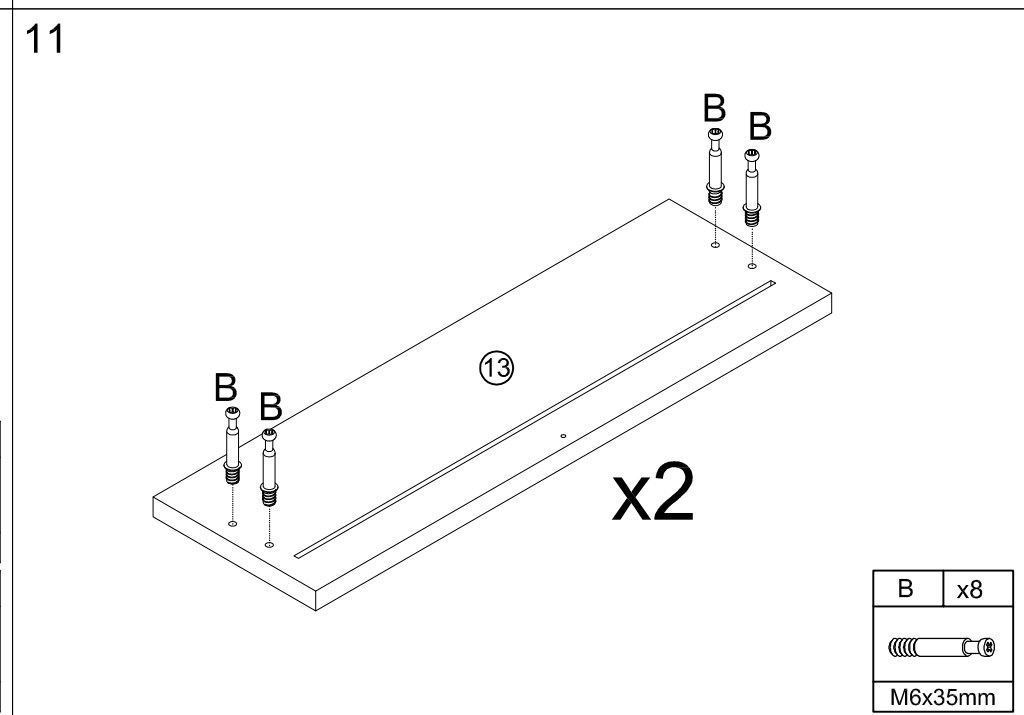

I	x4	K-1	x2
M3.5x14mm			

03

Diagram 03 shows the assembly of the frame side rails. Brackets K-2 and k-2 are used to secure the side rails. A circled number 8 indicates the step.

K-2	x2

04

Diagram 04 shows the final assembly of the frame. Side rails L-1 and L-2 are attached to the frame. A circled number 8 indicates the step.

x4

L-1 L-2

05

I	x2	L-1	x1
			
M3.5x14mm		300mm	

06

I	x2	L-1	x1
			
M3.5x14mm		300mm	

07

I	x4	L-1	x2
			
M3.5x14mm		300mm	

N	x2	O	x2	P	x2
					
φ 6x30mm		M4x35mm		25x180mm	