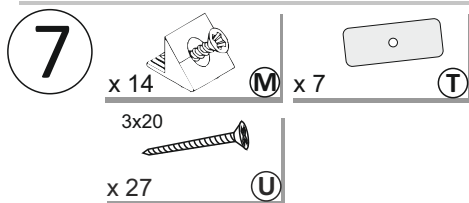

# KERKIN KOMODA 2D1SZ

1

- 8 x 4  (Z)
- x 8  (X) 4x16
- x 6  (L) 3,5x13
- x 2  (L1) l=30cm

- 9 x 8  (E)

- 10 x 2  (B)

14

15