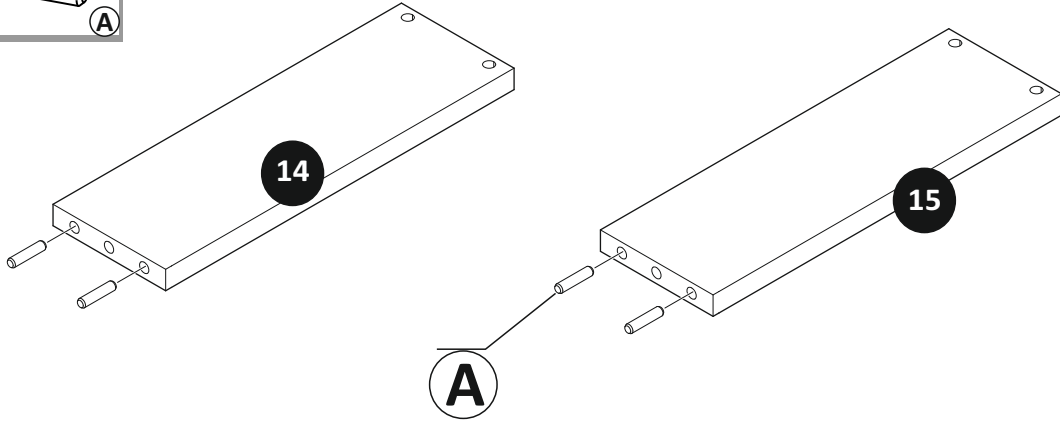

# KERKIN KOMODA 2D1SZ

1

- 8 x 4  (Z)
- x 8  (X) 4x16
- x 6  (L) 3,5x13
- x 2  (L1) l=30cm

- 9 x 8  (E)

- 10 x 2  (B)

14

15