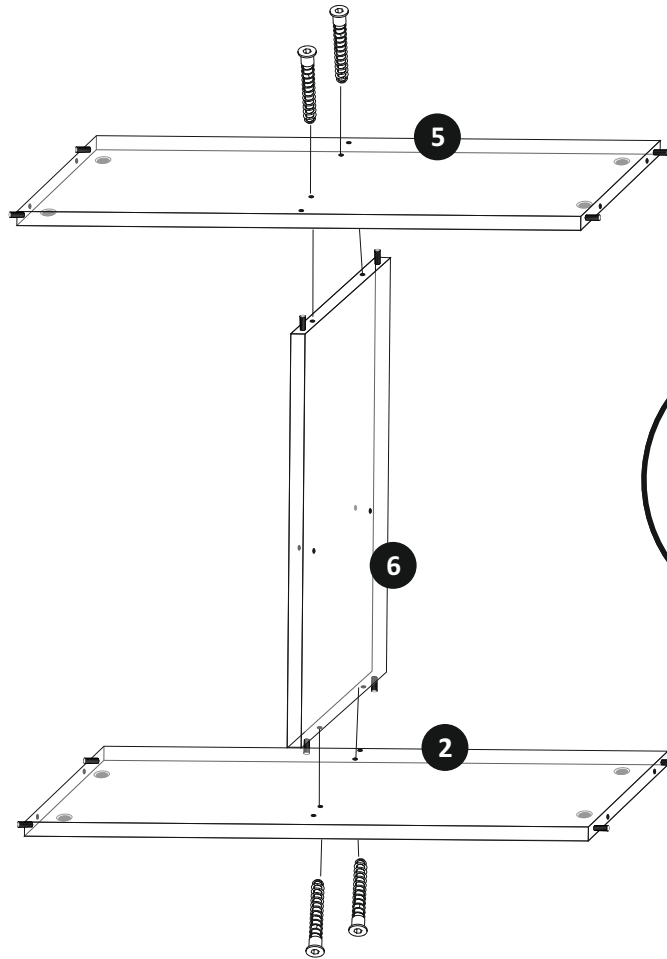

# KERKIN KOMODA 2D1SZ

1

- 8 x 4  (Z)
- x 8  (X) 4x16
- x 6  (L) 3,5x13
- x 2  (L1) l=30cm

- 9 x 8  (E)

- 10 x 2  (B)

14

15