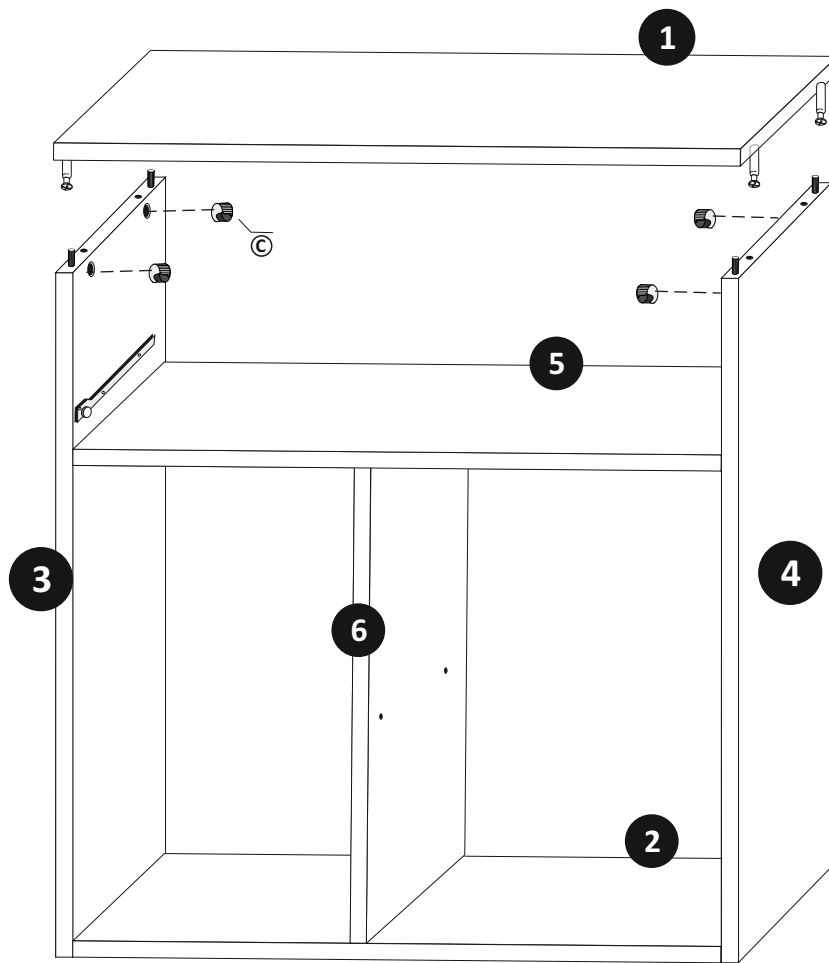

# KERKIN KOMODA 2D1SZ

1

- 8 x 4  (Z)
- x 8  (X) 4x16
- x 6  (L) 3,5x13
- x 2  (L1) l=30cm

- 9 x 8  (E)

- 10 x 2  (B)

14

15