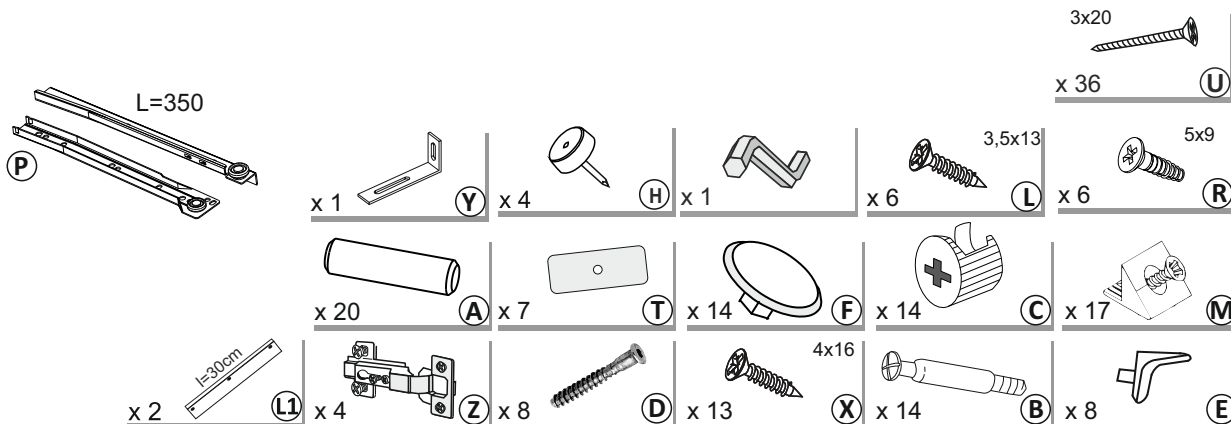

# KERKIN KOMODA 2D1SZ

1

- 8 x 4  (Z)
- x 8  (X) 4x16
- x 6  (L) 3,5x13
- x 2  (L1) l=30cm

- 9 x 8  (E)

- 10 x 2  (B)

14

15