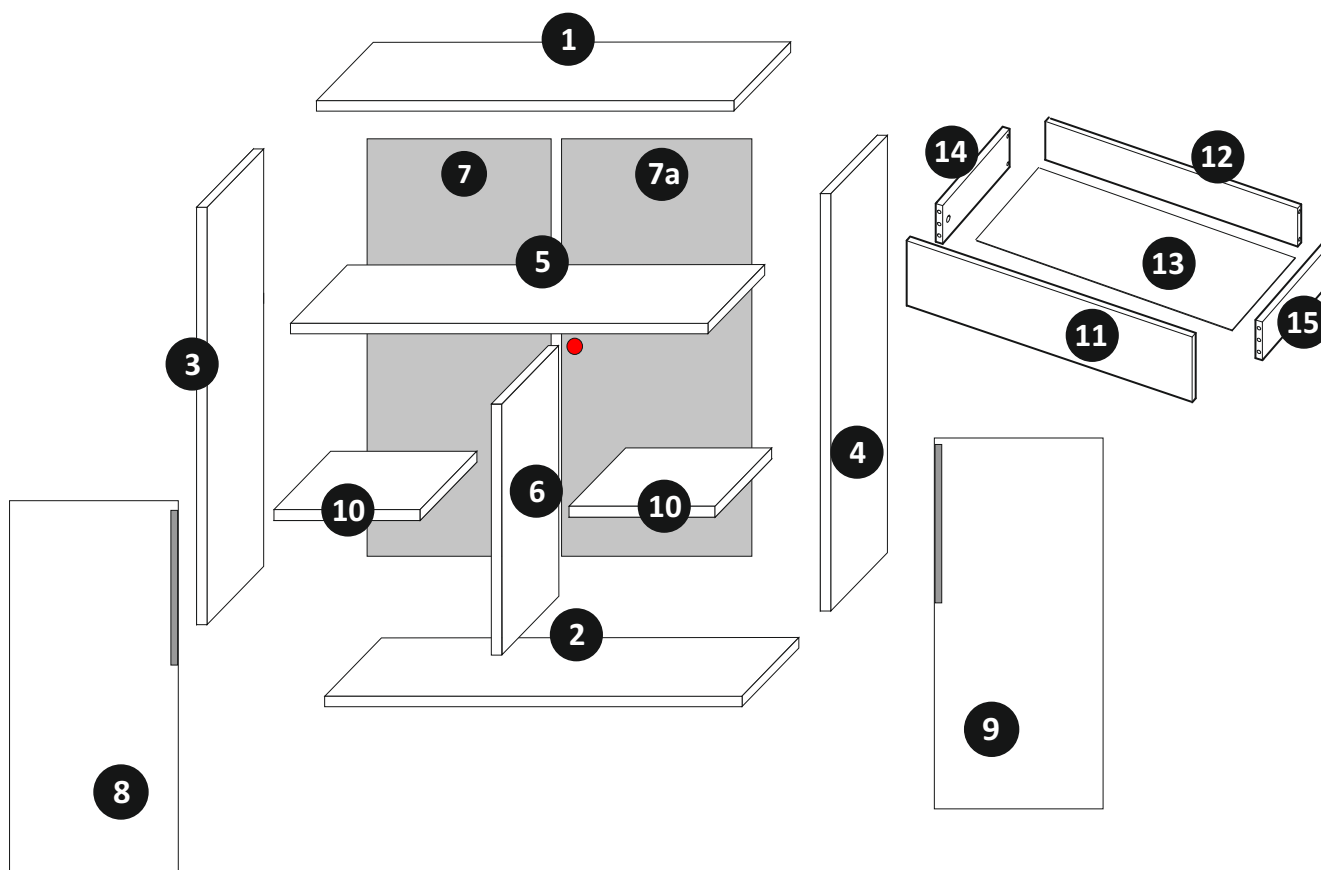

# KERKIN KOMODA 2D1SZ

1

- 8 x 4  (Z)
- x 8  (X) 4x16
- x 6  (L) 3,5x13
- x 2  (L1) l=30cm

- 9 x 8  (E)

- 10 x 2  (B)

14

15