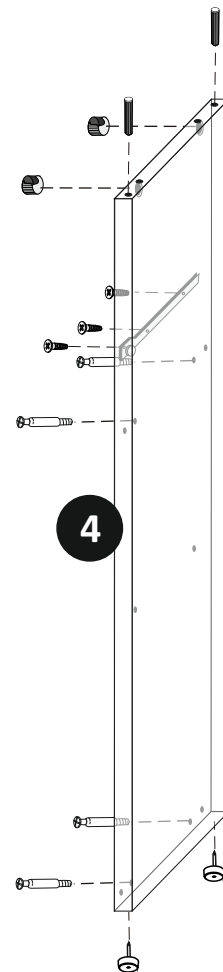

# KERKIN KOMODA 2D1SZ

1

- 8 x 4  (Z)
- x 8  (X) 4x16
- x 6  (L) 3,5x13
- x 2  (L1) l=30cm

- 9 x 8  (E)

- 10 x 2  (B)

14

15