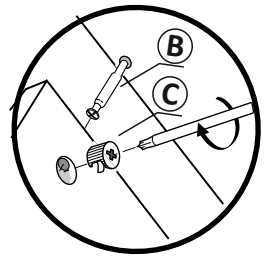

# KERKIN KOMODA 2D1SZ

1

- 8 x 4  (Z)
- x 8  (X) 4x16
- x 6  (L) 3,5x13
- x 2  (L1) l=30cm

- 9 x 8  (E)

- 10 x 2  (B)

14

15