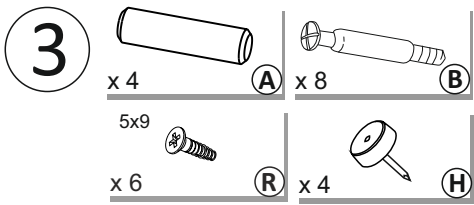

# KERKIN KOMODA 2D1SZ

1

- 8 x 4  (Z)
- x 8  (X) 4x16
- x 6  (L) 3,5x13
- x 2  (L1) l=30cm

- 9 x 8  (E)

- 10 x 2  (B)

14

15