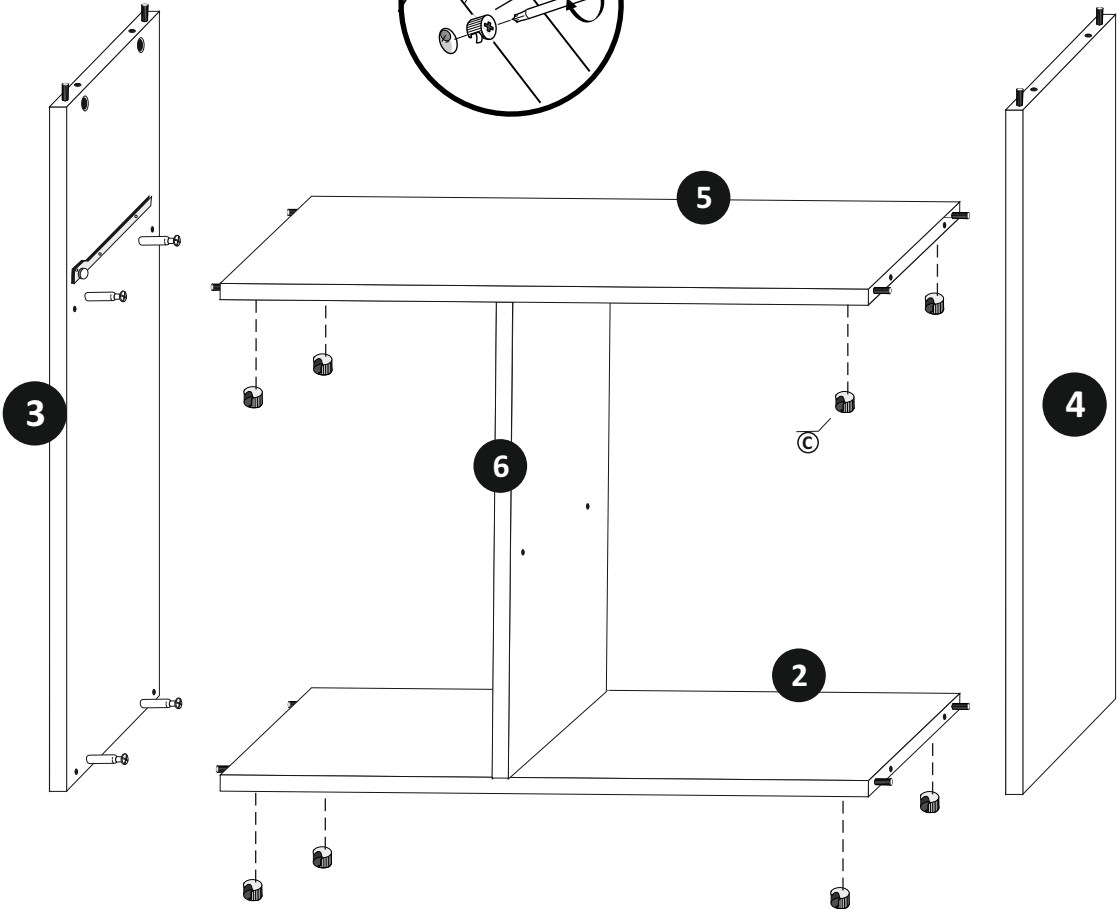

# KERKIN KOMODA 2D1SZ

1

- 8 x 4  (Z)
- x 8  (X) 4x16
- x 6  (L) 3,5x13
- x 2  (L1) l=30cm

- 9 x 8  (E)

- 10 x 2  (B)

14

15