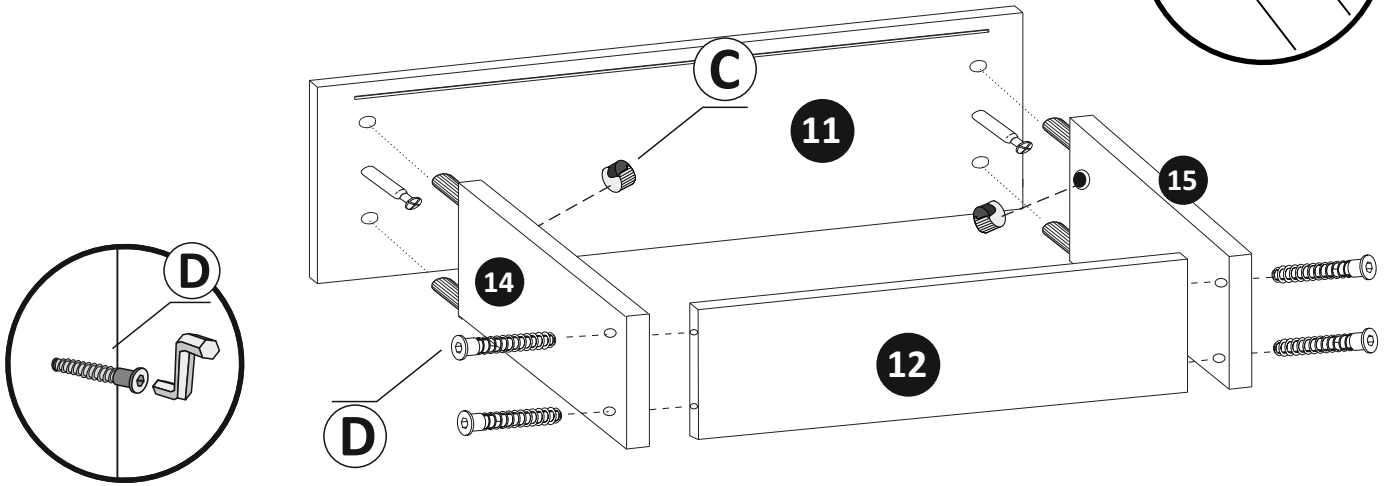

# KERKIN KOMODA 2D1SZ

1

- 8 x 4  (Z)
- x 8  (X) 4x16
- x 6  (L) 3,5x13
- x 2  (L1) l=30cm

- 9 x 8  (E)

- 10 x 2  (B)

14

15