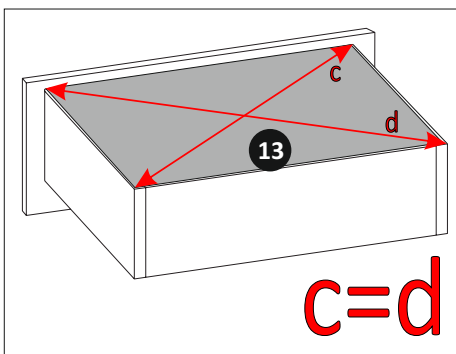

# KERKIN KOMODA 2D1SZ

1

- 8 x 4  (Z)
- x 8  (X) 4x16
- x 6  (L) 3,5x13
- x 2  (L1) l=30cm

- 9 x 8  (E)

- 10 x 2  (B)

14

15