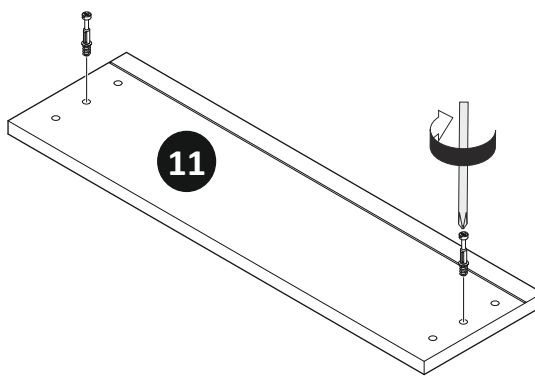

# KERKIN KOMODA 2D1SZ

1

- 8 x 4  (Z)
- x 8  (X) 4x16
- x 6  (L) 3,5x13
- x 2  (L1) l=30cm

- 9 x 8  (E)

- 10 x 2  (B)

14

15