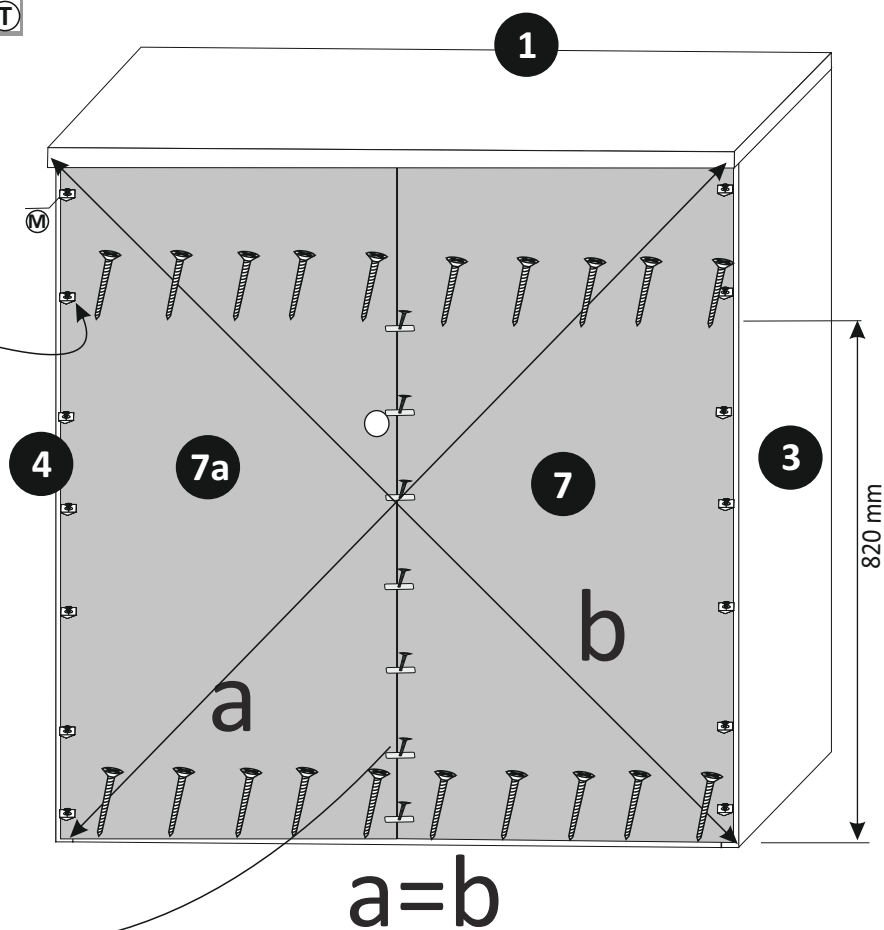

# KERKIN KOMODA 2D1SZ

1

- 8 x 4  (Z)
- x 8  (X) 4x16
- x 6  (L) 3,5x13
- x 2  (L1) l=30cm

- 9 x 8  (E)

- 10 x 2  (B)

14

15