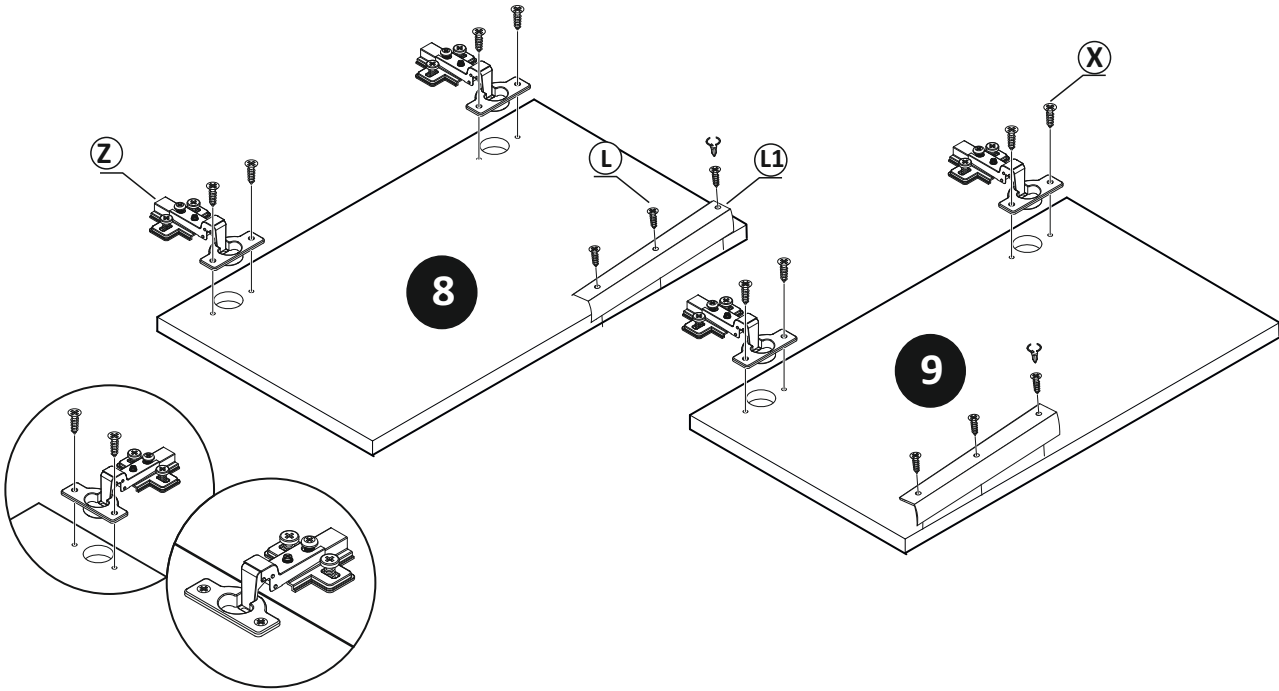

# KERKIN KOMODA 2D1SZ

1

- 8 x 4  (Z)
- x 8  (X) 4x16
- x 6  (L) 3,5x13
- x 2  (L1) l=30cm

- 9 x 8  (E)

- 10 x 2  (B)

14

15