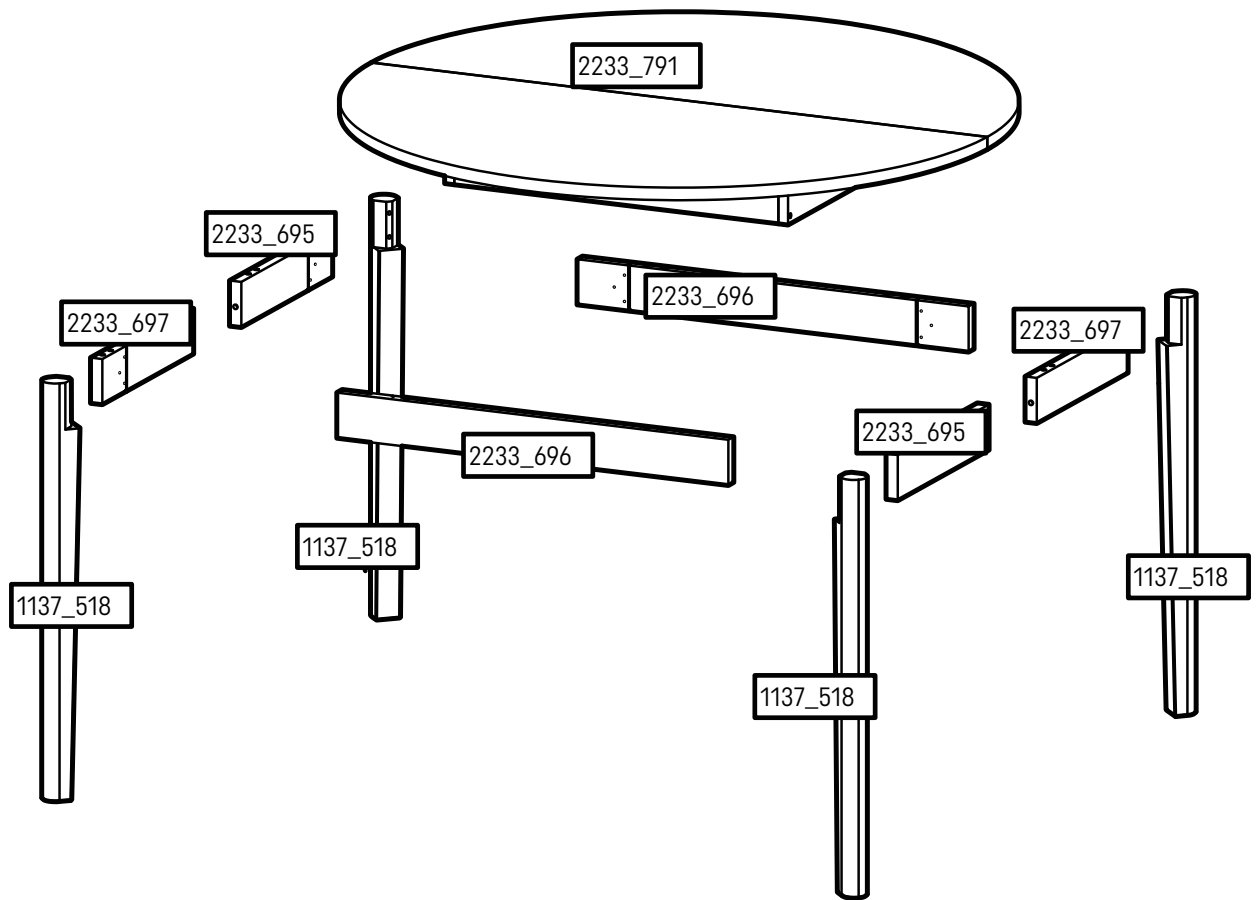

# WELL

VOX

4024261\_001

115/160x115x75,5 cm  
45 1/4/63x45 1/4x29 3/4"

PL • vox.pl  
EU • voxfurniture.com  
US • voelkelcorp.com

1005381  x 4	1005857  x 12	1110244  x 4	1005398  x 12
1005804  x 8	1005365  x 8	1005681  x 24	

1

x2

2

x2

3

4

1	1005681		x 24
---	---------	---	------

5

2	1005365		x 8		x 8
			x 4		

6

2

1005398

x 12

7

8

9

10

11

12

13