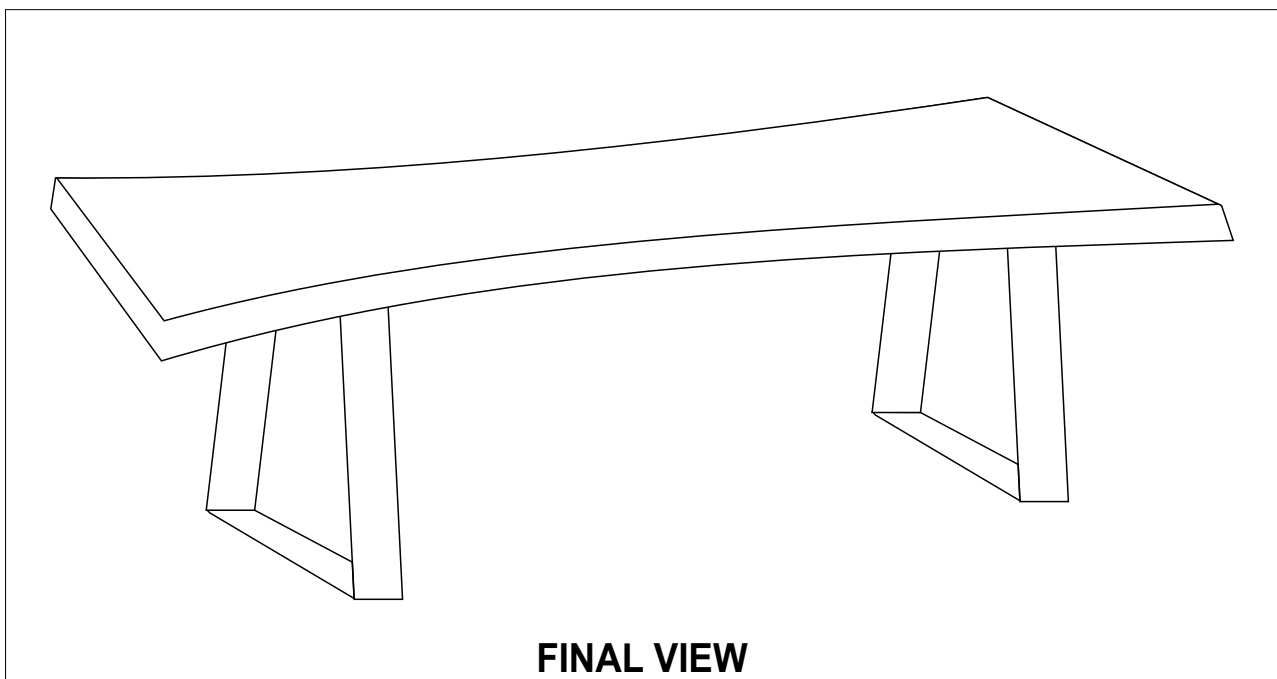

ITEM NO BN-23-599.200
TABLE RAMA
ASSEMBLY INSTRUCTION

DESCRIPTION			Q'TY
1	TOP		01
2	BASE		02
3	SCREW		08
4	ALLEN KEY		01

THANKYOU FOR PURCHASING PB