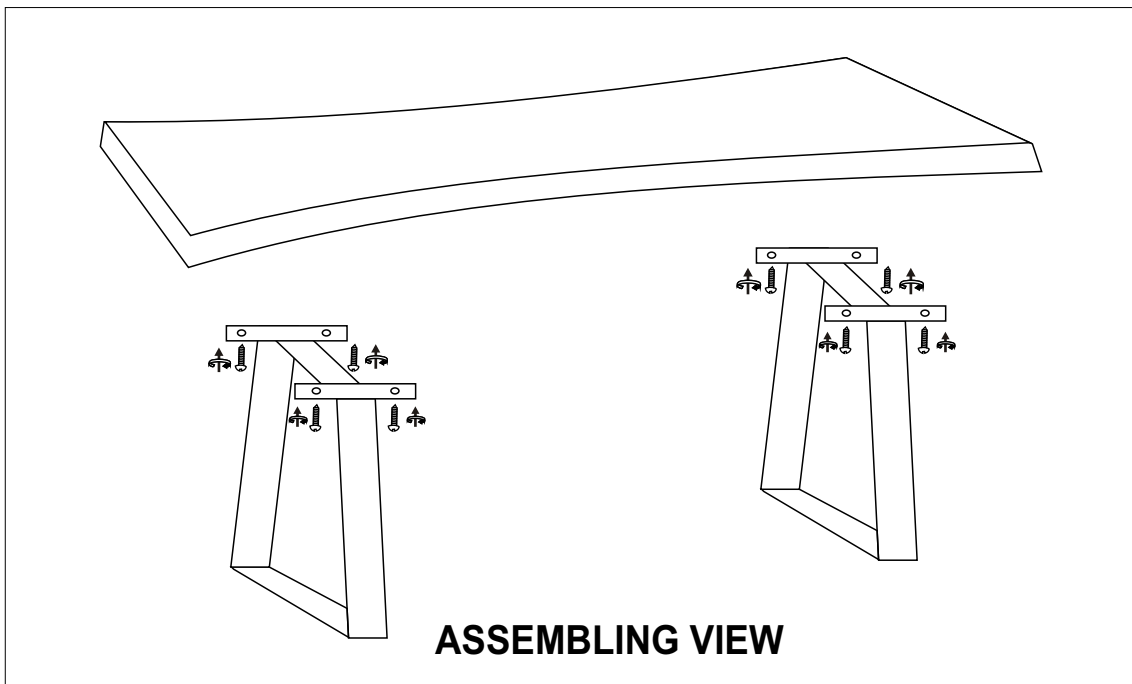

ITEM NO BN-23-599.200
TABLE RAMA
ASSEMBLY INSTRUCTION

DESCRIPTION			Q'TY
1	TOP		01
2	BASE		02
3	SCREW		08
4	ALLEN KEY		01

THANKYOU FOR PURCHASING PB