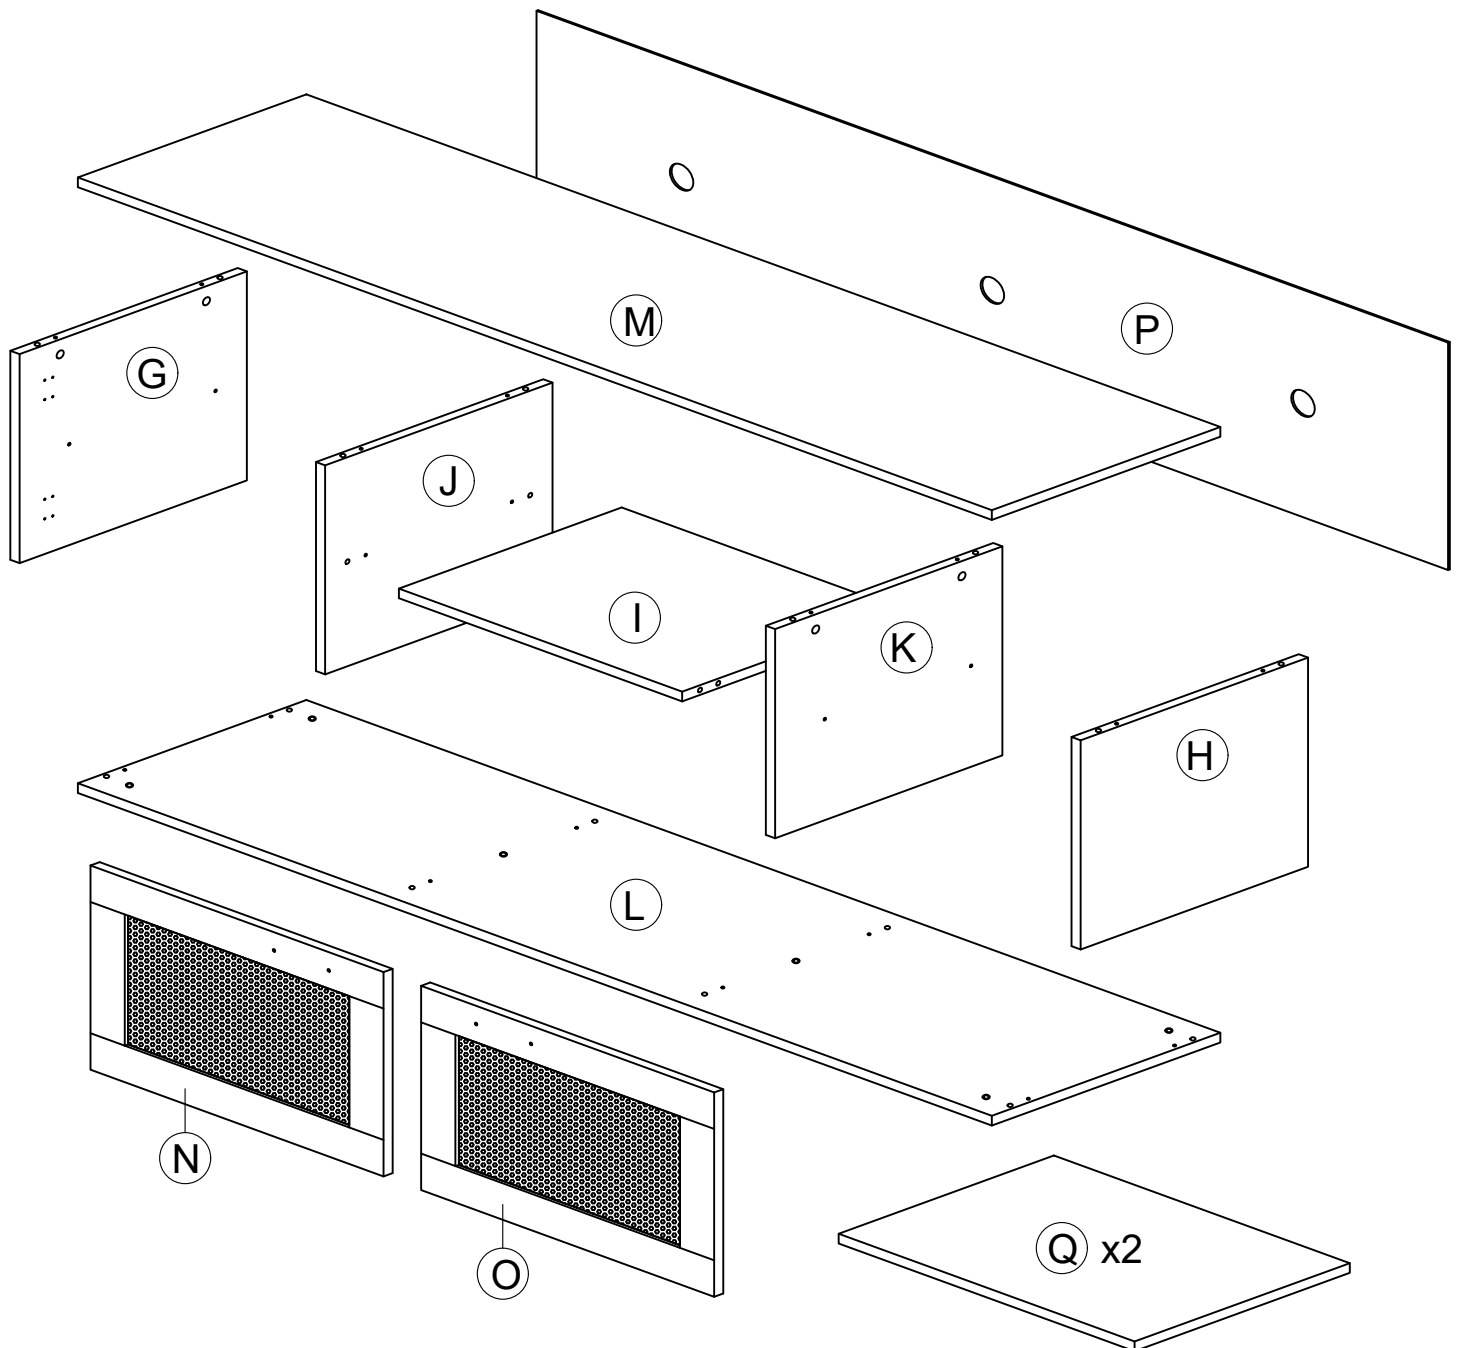

ASSEMBLY INSTRUCTION

TV 50

2Doors Tv Cabinet

ASSEMBLY INSTRUCTION

ASSEMBLY INSTRUCTION

PART LIST

G

Side Panel L

1 PCS

H

Side Panel R

1 PCS

I

Middle Panel

1 PCS

J

Center Panel L

1 PCS

K

Center Panel R

1 PCS

L

Bottom Panel

1 PCS