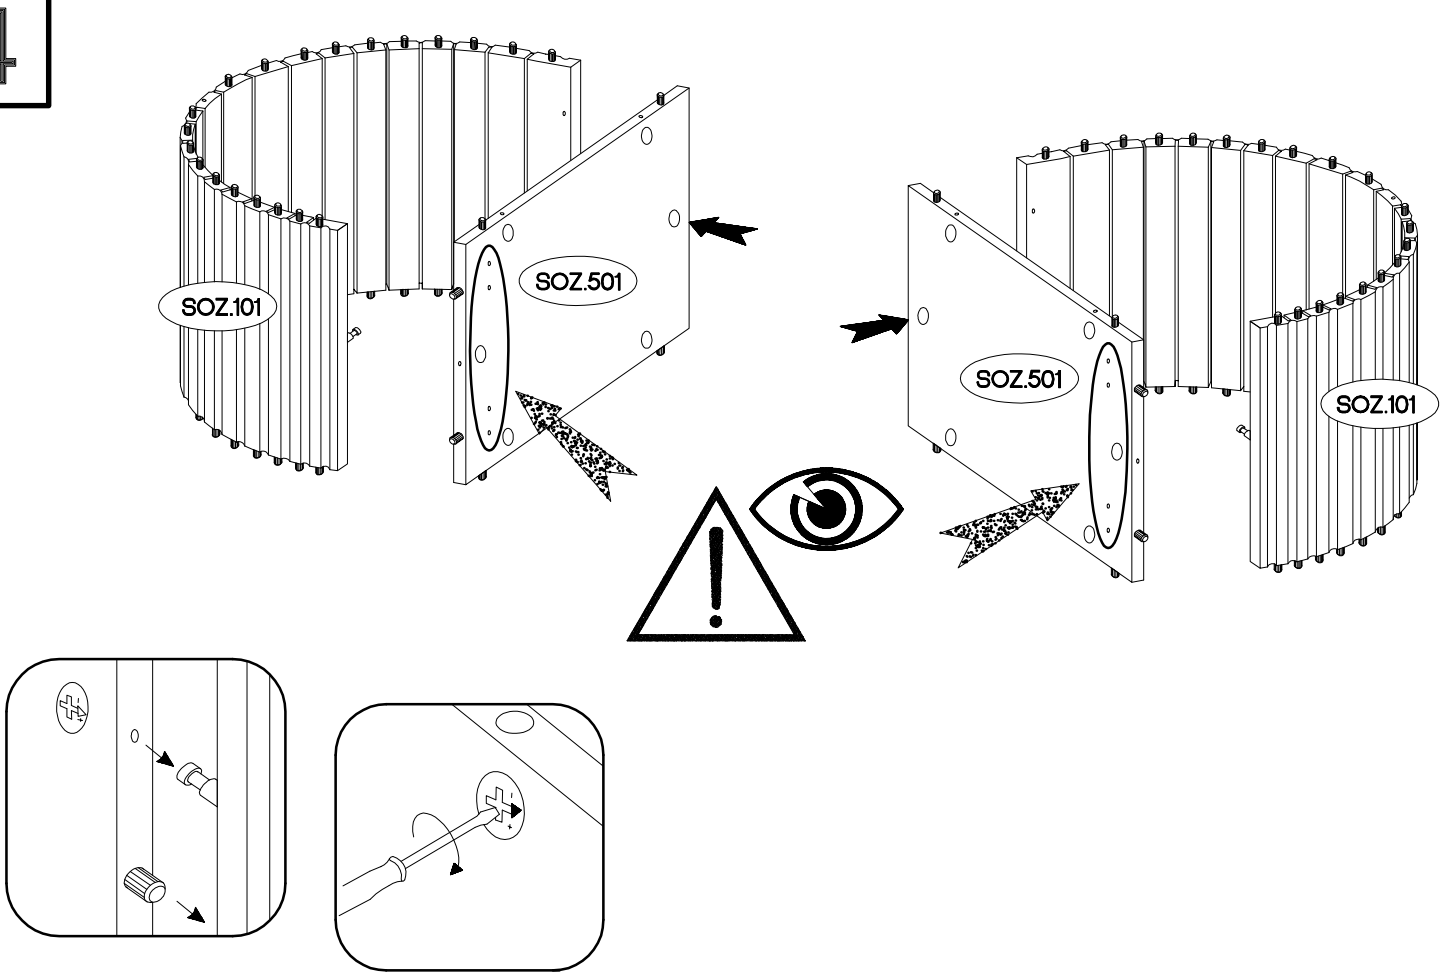

	Ersatzteil Nummer	Dimension
	SOZ.201	1741x397x16
	SOZ.202	1741x397x16
	SOZ.501 x2	318x361x16
	SOZ.502 x2	318x361x16
	SOZ.401	416x360x16
	SOZ.901	318x1247x16
	SOZ.701 x2	312x412x16
	SOZ.101 x2	318x704x16

±8x30mm  A 108	±15/12mm  C 26	L=20mm  D2 8
---	---	---

2

Ø15/12mm 	L=20mm 
C	D2
8	26

3

4

5

6

7

8

9

6,4 x 50mm

10

L=185mm	±4.0x16mm
	
F39	R11
4	16

11

±35/16mm	±3.5x13mm
	
[CD] HG2	P5
4	8

 10x50mm	 5.0x60mm	 20
O7	P12	E11
1	1	33