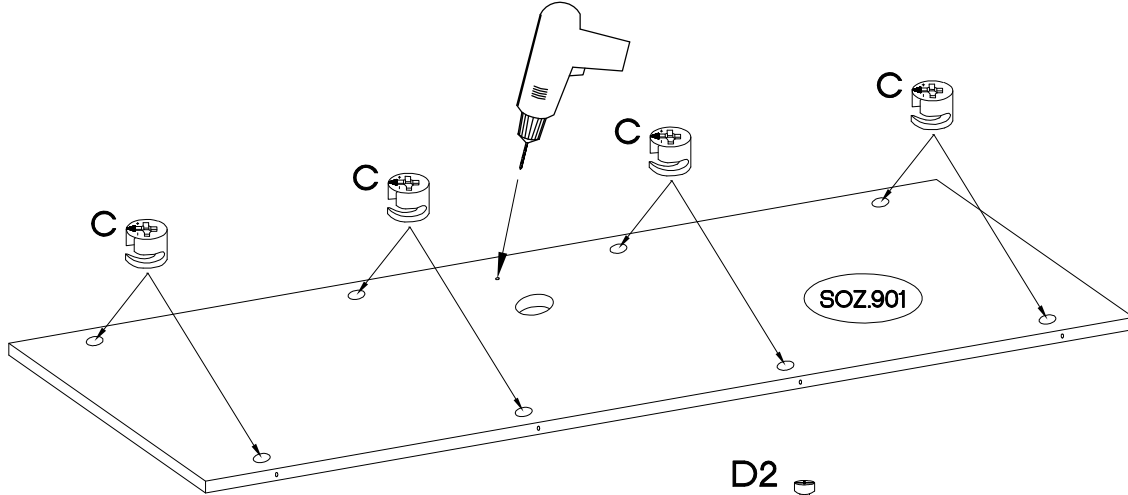

	Ersatzteil Nummer	Dimension
	SOZ.201	1741x397x16
	SOZ.202	1741x397x16
	SOZ.501 x2	318x361x16
	SOZ.502 x2	318x361x16
	SOZ.401	416x360x16
	SOZ.901	318x1247x16
	SOZ.701 x2	312x412x16
	SOZ.101 x2	318x704x16

±8x30mm  A 108	±15/12mm  C 26	L=20mm  D2 8
---	---	---

2

Ø15/12mm 	L=20mm 
C	D2
8	26

3

4

5

6

7

8

9

6,4 x 50mm

10

L=185mm	±4.0x16mm
	
F39	R11
4	16

11

±35/16mm	±3.5x13mm
	
[CD] HG2	P5
4	8

 10x50mm	 5.0x60mm	 20
O7	P12	E11
1	1	33