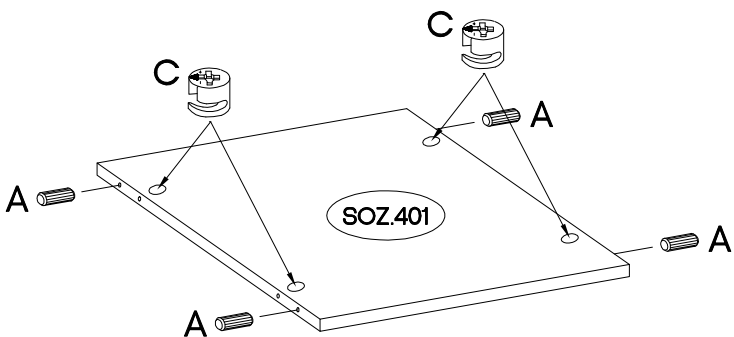

	Ersatzteil Nummer	Dimension
	SOZ.201	1741x397x16
	SOZ.202	1741x397x16
	SOZ.501 x2	318x361x16
	SOZ.502 x2	318x361x16
	SOZ.401	416x360x16
	SOZ.901	318x1247x16
	SOZ.701 x2	312x412x16
	SOZ.101 x2	318x704x16

±8x30mm  A 108	±15/12mm  C 26	L=20mm  D2 8
---	---	---

2

Ø15/12mm 	L=20mm 
C	D2
8	26

3

4

5

6

7

8

9

6,4 x 50mm

10

L=185mm	±4.0x16mm
	
F39	R11
4	16

11

±35/16mm	±3.5x13mm
	
[CD] HG2	P5
4	8

 10x50mm	 5.0x60mm	 20
O7	P12	E11
1	1	33