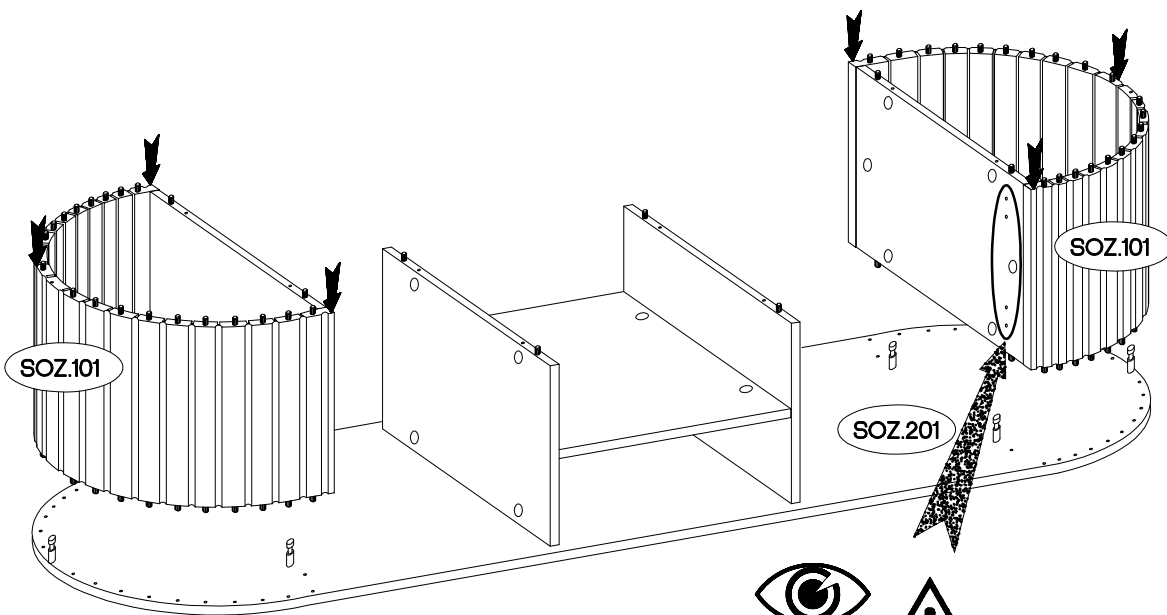

	Ersatzteil Nummer	Dimension
	SOZ.201	1741x397x16
	SOZ.202	1741x397x16
	SOZ.501 x2	318x361x16
	SOZ.502 x2	318x361x16
	SOZ.401	416x360x16
	SOZ.901	318x1247x16
	SOZ.701 x2	312x412x16
	SOZ.101 x2	318x704x16

±8x30mm  A 108	±15/12mm  C 26	L=20mm  D2 8
---	---	---

2

Ø15/12mm 	L=20mm 
C	D2
8	26

3

4

5

6

7

8

9

6,4 x 50mm

10

L=185mm	±4.0x16mm
	
F39	R11
4	16

11

±35/16mm	±3.5x13mm
	
[CD] HG2	P5
4	8

 10x50mm	 5.0x60mm	 20
O7	P12	E11
1	1	33