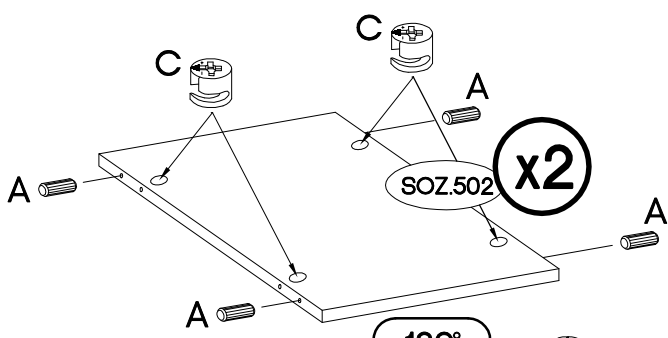

	Ersatzteil Nummer	Dimension
	SOZ.201	1741x397x16
	SOZ.202	1741x397x16
	SOZ.501 x2	318x361x16
	SOZ.502 x2	318x361x16
	SOZ.401	416x360x16
	SOZ.901	318x1247x16
	SOZ.701 x2	312x412x16
	SOZ.101 x2	318x704x16

±8x30mm  A 108	±15/12mm  C 26	L=20mm  D2 8
---	---	---

2

Ø15/12mm 	L=20mm 
C	D2
8	26

3

4

5

6

7

8

9

6,4 x 50mm

10

L=185mm	±4.0x16mm
	
F39	R11
4	16

11

±35/16mm	±3.5x13mm
	
[CD] HG2	P5
4	8

 10x50mm	 5.0x60mm	 20
O7	P12	E11
1	1	33

	M4x22mm	t60
S	U	E8
2	2	1