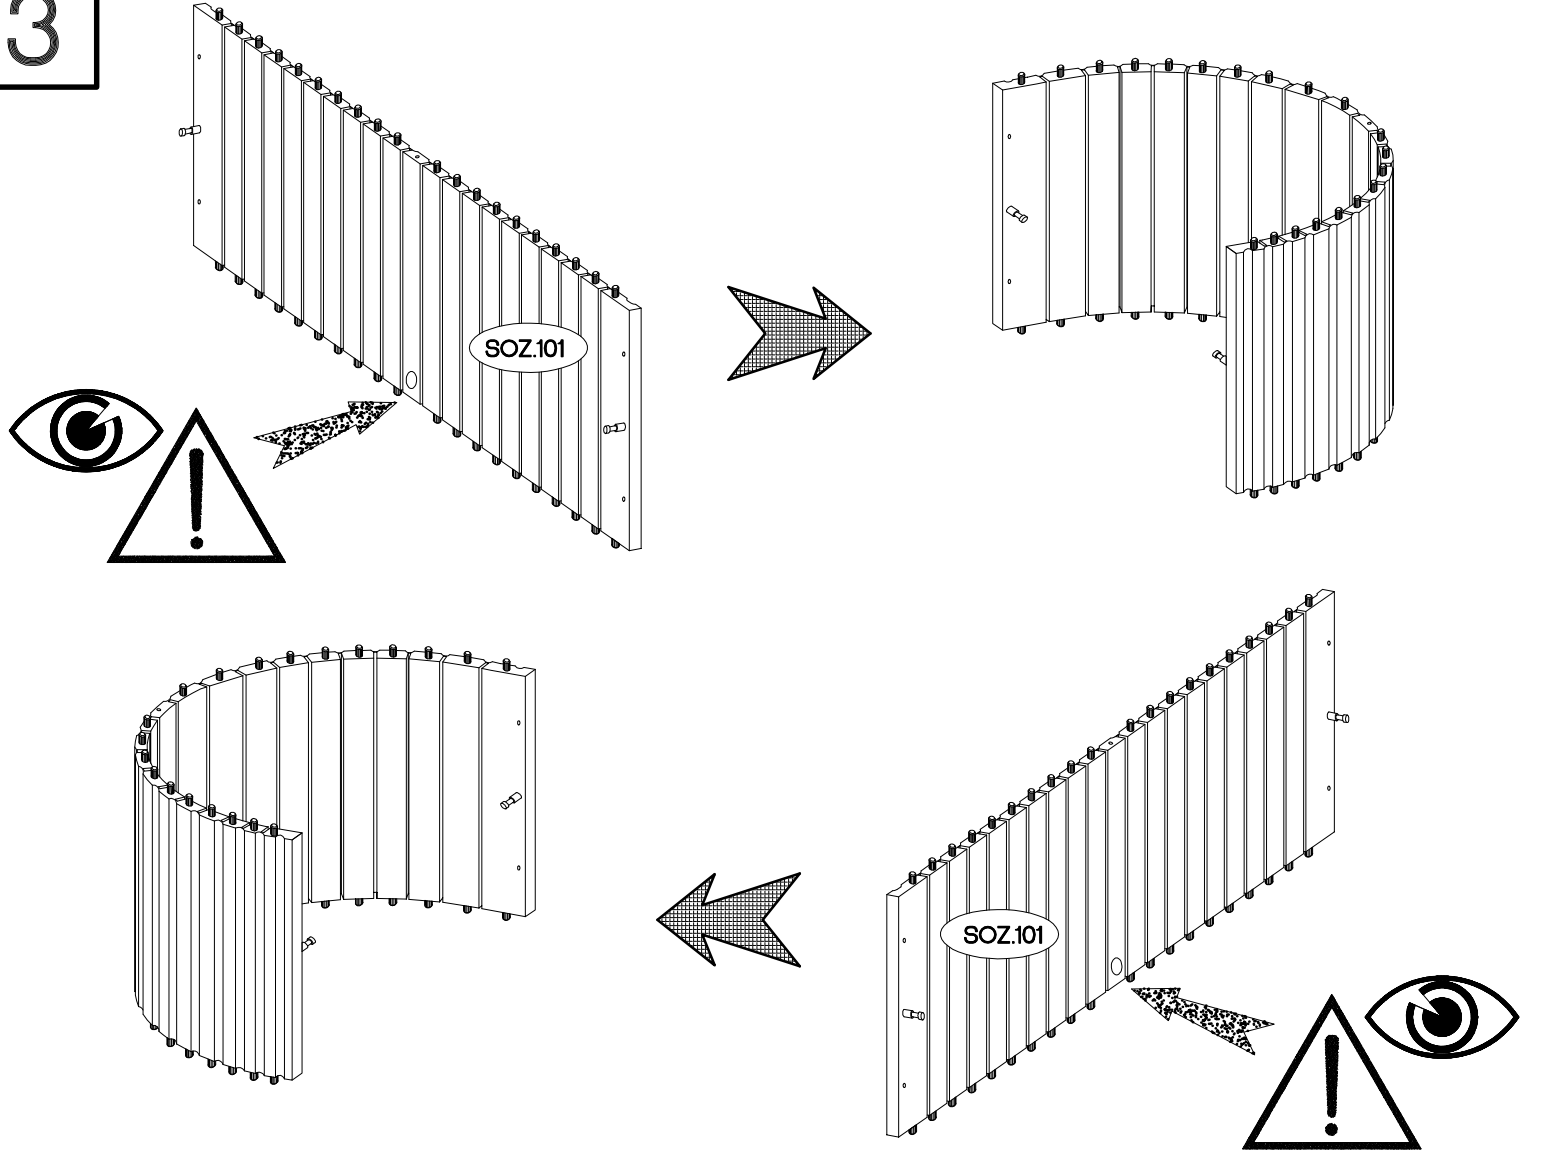

	Ersatzteil Nummer	Dimension
	SOZ.201	1741x397x16
	SOZ.202	1741x397x16
	SOZ.501 x2	318x361x16
	SOZ.502 x2	318x361x16
	SOZ.401	416x360x16
	SOZ.901	318x1247x16
	SOZ.701 x2	312x412x16
	SOZ.101 x2	318x704x16

±8x30mm  A 108	±15/12mm  C 26	L=20mm  D2 8
---	---	---

2

Ø15/12mm 	L=20mm 
C	D2
8	26

3

4

5

6

7

8

9

6,4 x 50mm

10

L=185mm	±4.0x16mm
	
F39	R11
4	16

11

±35/16mm	±3.5x13mm
	
[CD] HG2	P5
4	8

 10x50mm	 5.0x60mm	 20
O7	P12	E11
1	1	33