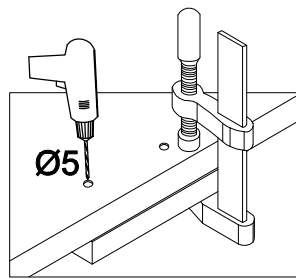

	Ersatzteil Nummer	Dimension
	SOZ.201	1741x397x16
	SOZ.202	1741x397x16
	SOZ.501 x2	318x361x16
	SOZ.502 x2	318x361x16
	SOZ.401	416x360x16
	SOZ.901	318x1247x16
	SOZ.701 x2	312x412x16
	SOZ.101 x2	318x704x16

±8x30mm  A 108	±15/12mm  C 26	L=20mm  D2 8
---	---	---

2

Ø15/12mm 	L=20mm 
C	D2
8	26

3

4

5

6

7

8

9

6,4 x 50mm

10

L=185mm	±4.0x16mm
	
F39	R11
4	16

11

±35/16mm	±3.5x13mm
	
[CD] HG2	P5
4	8

 10x50mm	 5.0x60mm	 20
O7	P12	E11
1	1	33

	M4x22mm	t60
S	U	E8
2	2	1