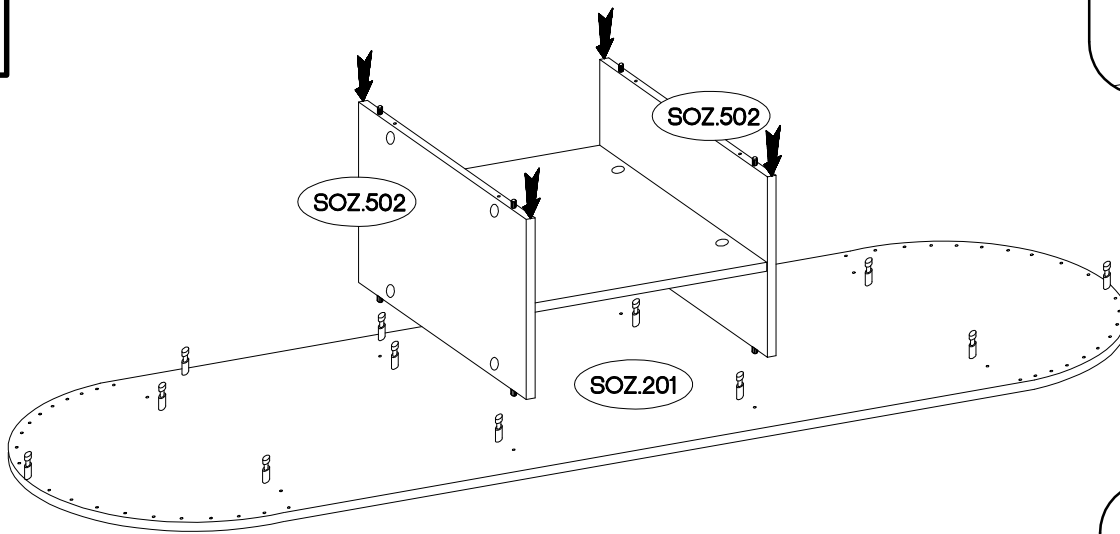

	Ersatzteil Nummer	Dimension
	SOZ.201	1741x397x16
	SOZ.202	1741x397x16
	SOZ.501 x2	318x361x16
	SOZ.502 x2	318x361x16
	SOZ.401	416x360x16
	SOZ.901	318x1247x16
	SOZ.701 x2	312x412x16
	SOZ.101 x2	318x704x16

±8x30mm  A 108	±15/12mm  C 26	L=20mm  D2 8
---	---	---

2

Ø15/12mm 	L=20mm 
C	D2
8	26

3

4

5

6

7

8

9

6,4 x 50mm

10

L=185mm	±4.0x16mm
	
F39	R11
4	16

11

±35/16mm	±3.5x13mm
	
[CD] HG2	P5
4	8

 10x50mm	 5.0x60mm	 20
O7	P12	E11
1	1	33

	M4x22mm	t60
S	U	E8
2	2	1