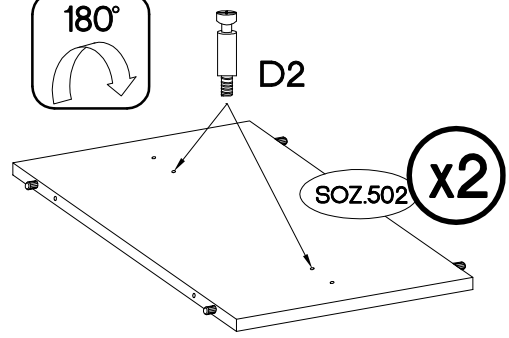

	Ersatzteil Nummer	Dimension
	SOZ.201	1741x397x16
	SOZ.202	1741x397x16
	SOZ.501 x2	318x361x16
	SOZ.502 x2	318x361x16
	SOZ.401	416x360x16
	SOZ.901	318x1247x16
	SOZ.701 x2	312x412x16
	SOZ.101 x2	318x704x16

±8x30mm  A 108	±15/12mm  C 26	L=20mm  D2 8
---	---	---

2

Ø15/12mm 	L=20mm 
C	D2
8	26

3

4

5

6

7

8

9

6,4 x 50mm

10

L=185mm	±4.0x16mm
	
F39	R11
4	16

11

±35/16mm	±3.5x13mm
	
[CD] HG2	P5
4	8

 10x50mm	 5.0x60mm	 20
O7	P12	E11
1	1	33