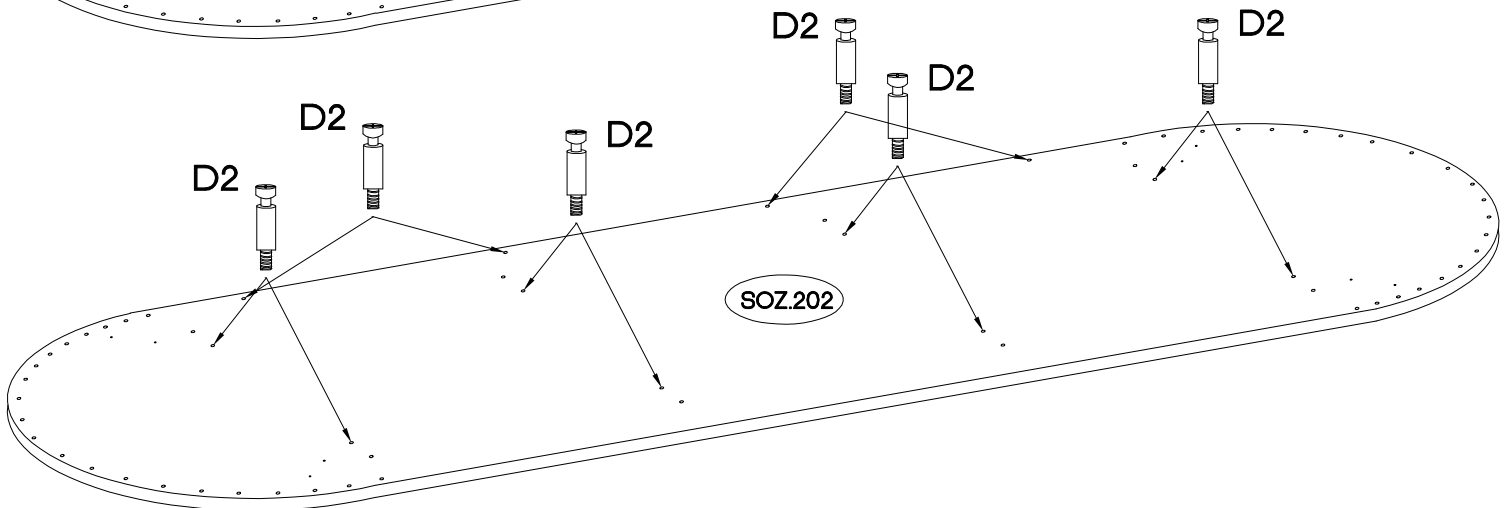

	Ersatzteil Nummer	Dimension
	SOZ.201	1741x397x16
	SOZ.202	1741x397x16
	SOZ.501 x2	318x361x16
	SOZ.502 x2	318x361x16
	SOZ.401	416x360x16
	SOZ.901	318x1247x16
	SOZ.701 x2	312x412x16
	SOZ.101 x2	318x704x16

±8x30mm  A 108	±15/12mm  C 26	L=20mm  D2 8
---	---	---

2

Ø15/12mm 	L=20mm 
C	D2
8	26

3

4

5

6

7

8

9

6,4 x 50mm

10

L=185mm	±4.0x16mm
	
F39	R11
4	16

11

±35/16mm	±3.5x13mm
	
[CD] HG2	P5
4	8

 10x50mm	 5.0x60mm	 20
O7	P12	E11
1	1	33

	M4x22mm	t60
S	U	E8
2	2	1