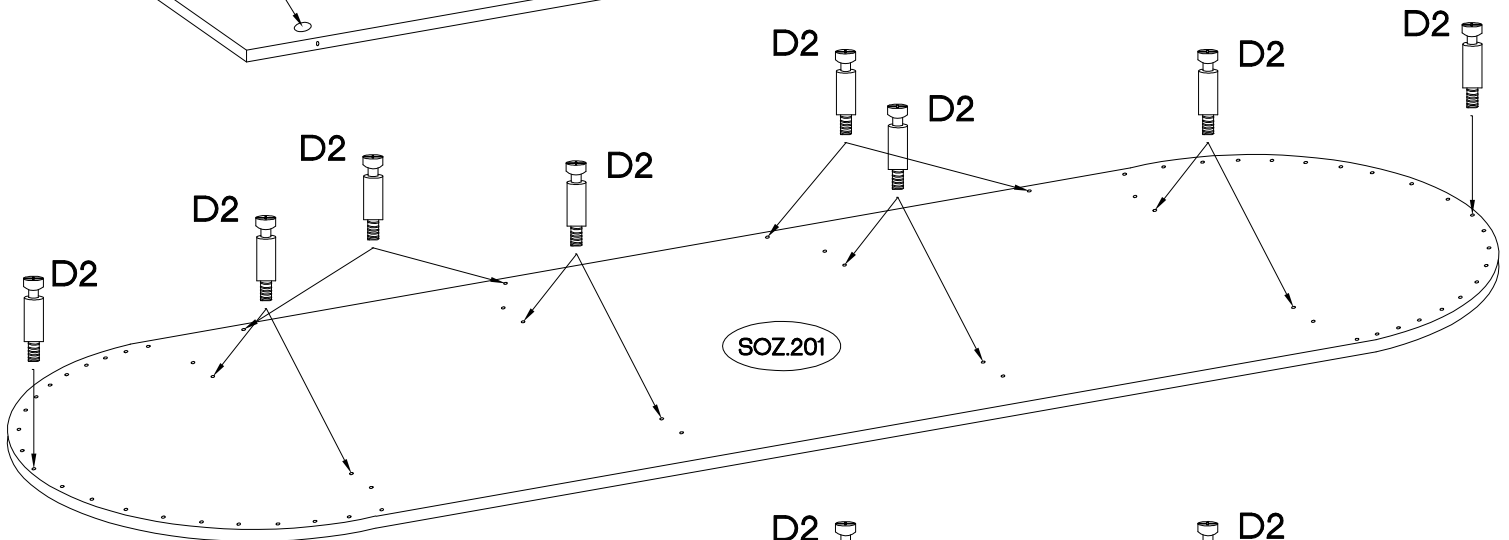

	Ersatzteil Nummer	Dimension
	SOZ.201	1741x397x16
	SOZ.202	1741x397x16
	SOZ.501 x2	318x361x16
	SOZ.502 x2	318x361x16
	SOZ.401	416x360x16
	SOZ.901	318x1247x16
	SOZ.701 x2	312x412x16
	SOZ.101 x2	318x704x16

±8x30mm  A 108	±15/12mm  C 26	L=20mm  D2 8
---	---	---

2

Ø15/12mm 	L=20mm 
C	D2
8	26

3

4

5

6

7

8

9

6,4 x 50mm

10

L=185mm	±4.0x16mm
	
F39	R11
4	16

11

±35/16mm	±3.5x13mm
	
[CD] HG2	P5
4	8

 10x50mm	 5.0x60mm	 20
O7	P12	E11
1	1	33

	M4x22mm	t60
S	U	E8
2	2	1