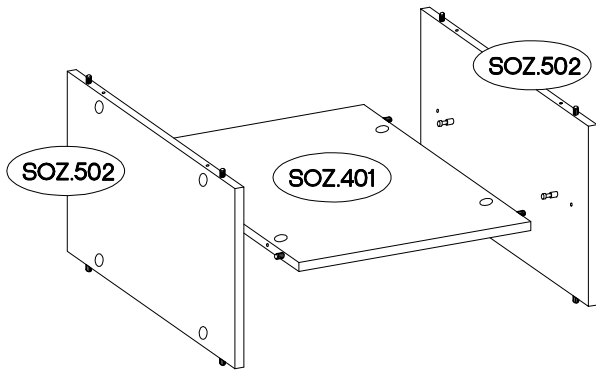

	Ersatzteil Nummer	Dimension
	SOZ.201	1741x397x16
	SOZ.202	1741x397x16
	SOZ.501 x2	318x361x16
	SOZ.502 x2	318x361x16
	SOZ.401	416x360x16
	SOZ.901	318x1247x16
	SOZ.701 x2	312x412x16
	SOZ.101 x2	318x704x16

±8x30mm  A 108	±15/12mm  C 26	L=20mm  D2 8
---	---	---

2

Ø15/12mm 	L=20mm 
C	D2
8	26

3

4

5

6

7

8

9

6,4 x 50mm

10

L=185mm	±4.0x16mm
	
F39	R11
4	16

11

±35/16mm	±3.5x13mm
	
[CD] HG2	P5
4	8

 10x50mm	 5.0x60mm	 20
O7	P12	E11
1	1	33