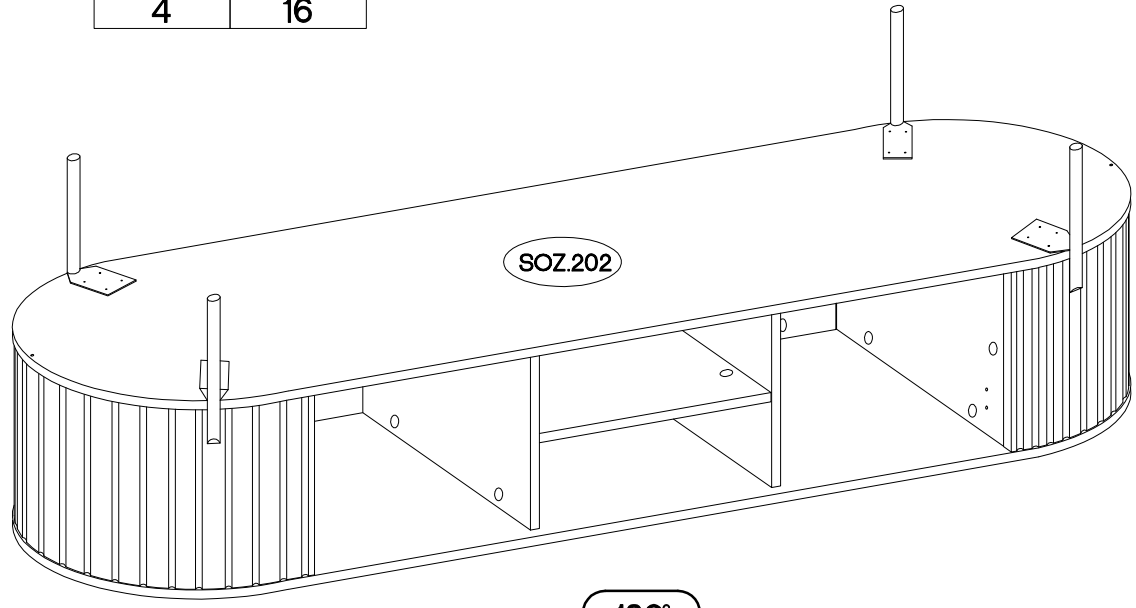

	Ersatzteil Nummer	Dimension
	SOZ.201	1741x397x16
	SOZ.202	1741x397x16
	SOZ.501 x2	318x361x16
	SOZ.502 x2	318x361x16
	SOZ.401	416x360x16
	SOZ.901	318x1247x16
	SOZ.701 x2	312x412x16
	SOZ.101 x2	318x704x16

±8x30mm  A 108	±15/12mm  C 26	L=20mm  D2 8
---	---	---

2

Ø15/12mm 	L=20mm 
C	D2
8	26

3

4

5

6

7

8

9

6,4 x 50mm

10

L=185mm	±4.0x16mm
	
F39	R11
4	16

11

±35/16mm	±3.5x13mm
	
[CD] HG2	P5
4	8

 10x50mm	 5.0x60mm	 20
O7	P12	E11
1	1	33