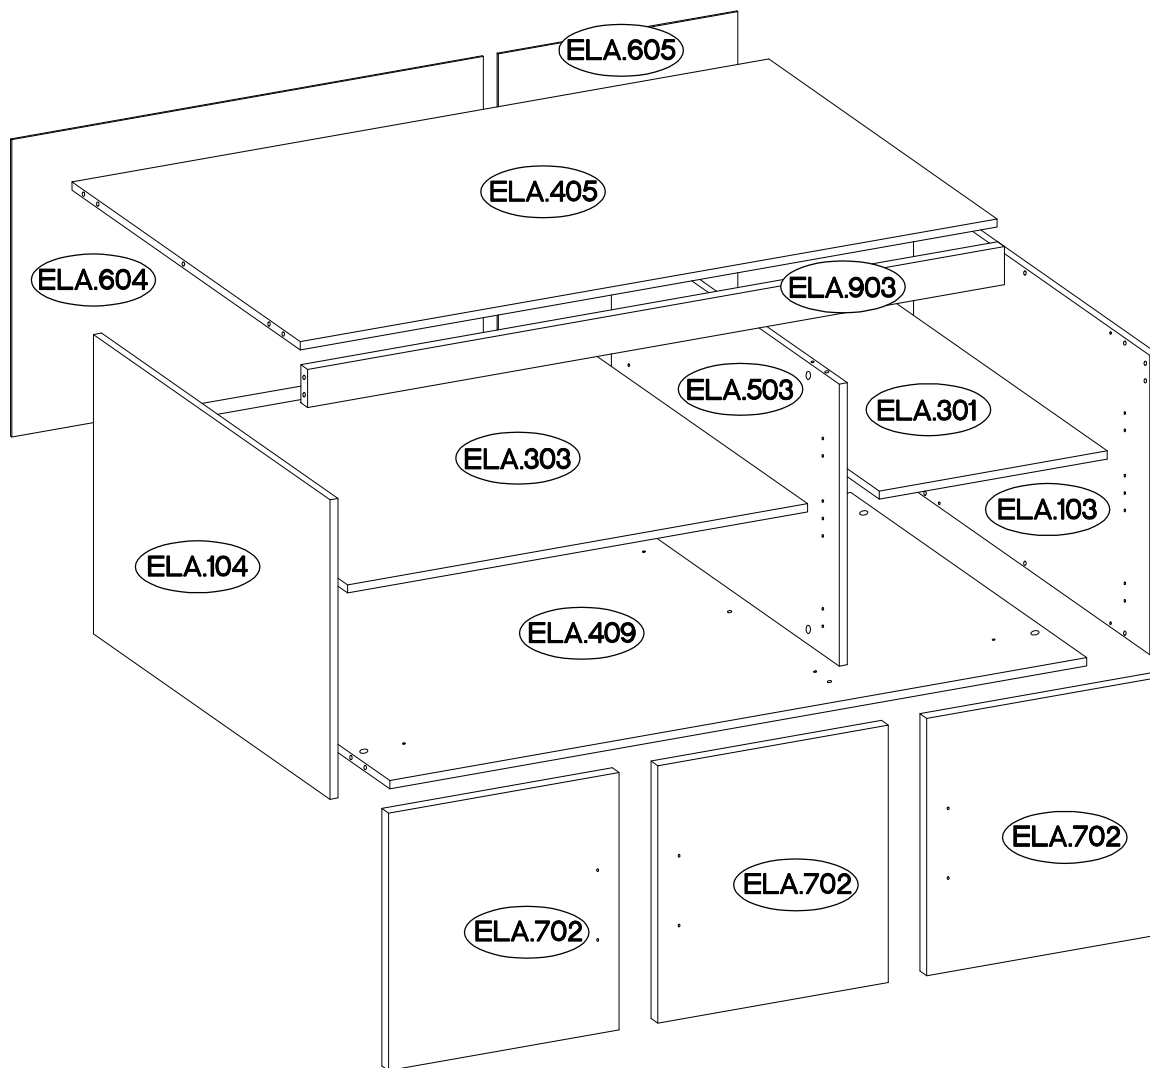

5

±5.0x60mm	±10x50mm		±3.5x13mm
P12	O7	L19	P5
1	1	1	2

 P5	 J2	 J17	 J3	 E
2	1	2	12	20

7

†35/16mm	H=0	†3.5x13mm	†35/9mm
			
G2	H	P5	G1
6	9	18	3

L=128mm	4.0x30mm
	
S	R2
3	6

ELENA NA 3D

±35/16mm G2 4	H=0 H 6	±3.5x13mm P5 12	±35/9mm G1 2	±4.0x16mm P1 2	 T3 1	 L2 4		
±15/12mm C 12	 E 12	±8x30mm A 22	L=20mm D2 12	L=128mm S 3	±4.0x30mm R2 6	±3.0x20mm P7 28	±5/16mm J3 8	±4.0x25mm R 4

Colli	Ersatzteil Nummer	Dimension
Colli 1/1	ELA.103	550x530x15
	ELA.104	550x530x15
	ELA.301	425x495x15
	ELA.303	858x495x15
	ELA.405	1300x512x15
	ELA.409	1300x512x15
	ELA.503	518x511x15
	ELA.604	546x880x2,5
	ELA.605	546x447x2,5
	ELA.702 x3	473x430x15
ELA.903	1300x70x15	

1

±15/12mm  C	±8x30mm  A	L=20mm  D2	 T3	±4.0x16mm  P1
12	22	12	1	1

2

L=128mm  S	±4.0x30mm  R2	±35/16mm  G2	H=0  H	±35/9mm  G1
3	6	4	6	2

±3.5x13mm  P5
12

3

4

±4.0x16mm
P1
1