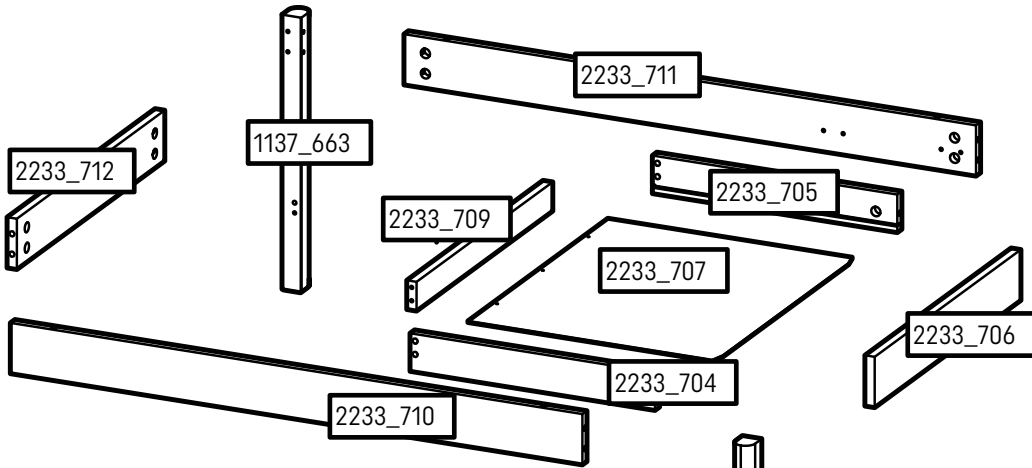

# WELL

VOX

4024262\_001

100x60x45 cm  
39 1/2x23 3/4x17 3/4"

PL • vox.pl  
EU • voxfurniture.com  
US • voelkelcorp.com

- |          |    |          |    |          |    |          |    |
|----------|----|----------|----|----------|----|----------|----|
| 2233_703 | x1 | 2233_707 | x1 | 2233_711 | x1 | 1137_539 | x1 |
| 2233_704 | x1 | 2233_708 | x1 | 2233_712 | x1 | 1137_538 | x1 |
| 2233_705 | x1 | 2233_709 | x1 | 1137_663 | x1 | 1137_537 | x2 |
| 2233_706 | x1 | 2233_710 | x1 | 1137_664 | x1 |          |    |

1006012		x 3	1005847		x 4	1005990		x 18	1006091		x 18
1005713		x 8	1000994		x 1	1005876		x 4	1005923		x 4
1005928		x 4	1120368		x 4						

1

	1005990		x 4
--	---------	---	-----

2

	1006091		x 16
---	---------	--	------

10

	1005713		1000994  L x 1
		x 4	

11

12

13

14

15

16

17

18

19

20

21

3  
1006012  
  
x 3

     
X≠Y (>2mm)    X=Y (±2mm)

22