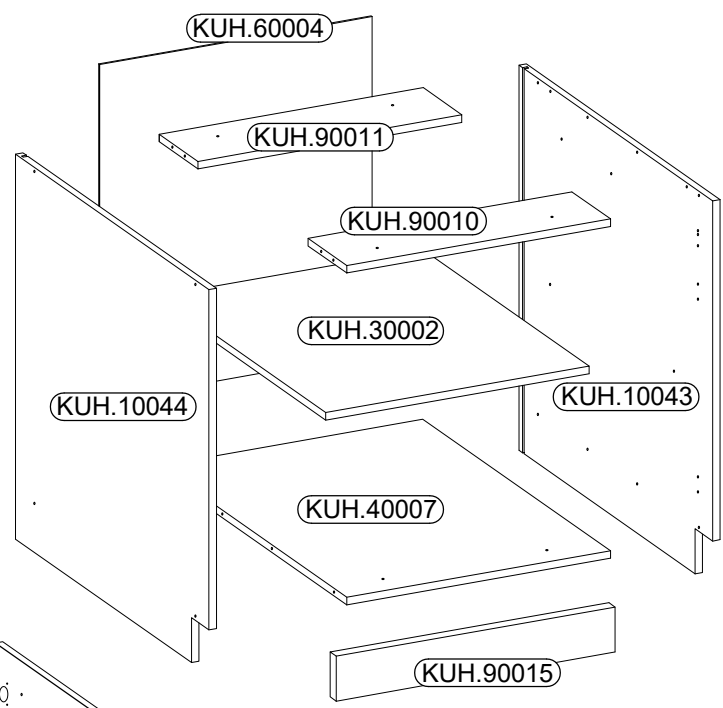

60 D 2F BB

KUH.30002
KUH.40007

Ersatzteil Nummer	Dimension
KUH.10043	815x500x16
KUH.10044	815x500x16
KUH.30002	566x430x16
KUH.40007	567x485x16
KUH.60004	713x585x2,5
KUH.70219 x2	713x296x16
KUH.90010	567x100x16
KUH.90011	567x100x16
KUH.90015	599x95x16

Ø8x30mm	6,4 x 50mm			6.5x48x16	Ø35/0mm	Ø5/19mm
A	B	E1	E9	F2	HG	J
8	8	8	2	4	4	4
	Ø4.0x45mm	Ø3.5x13mm	Ø3.0x20mm	Ø4.0x35mm	Ø4.0x30mm	
O	P4	P5	P7	R3	R2	S
1	2	8	8-10	4	4	2

ISM-KUH-01366

1

6.5x48x16	Ø8x30mm	Ø35/0mm	Ø3.5x13mm
			
F2	A	HG	P5
4	8	4	8

KUH.40007

3

6,4 x 50mm

B

4

O

1

E1

Ø4.0x45mm	
	E9
2	2

7

Ø4.0x35mm	
R3	
4	

8

9

10

$\varnothing 4.0 \times 30 \text{mm}$  R2 4	 S 2
---	---