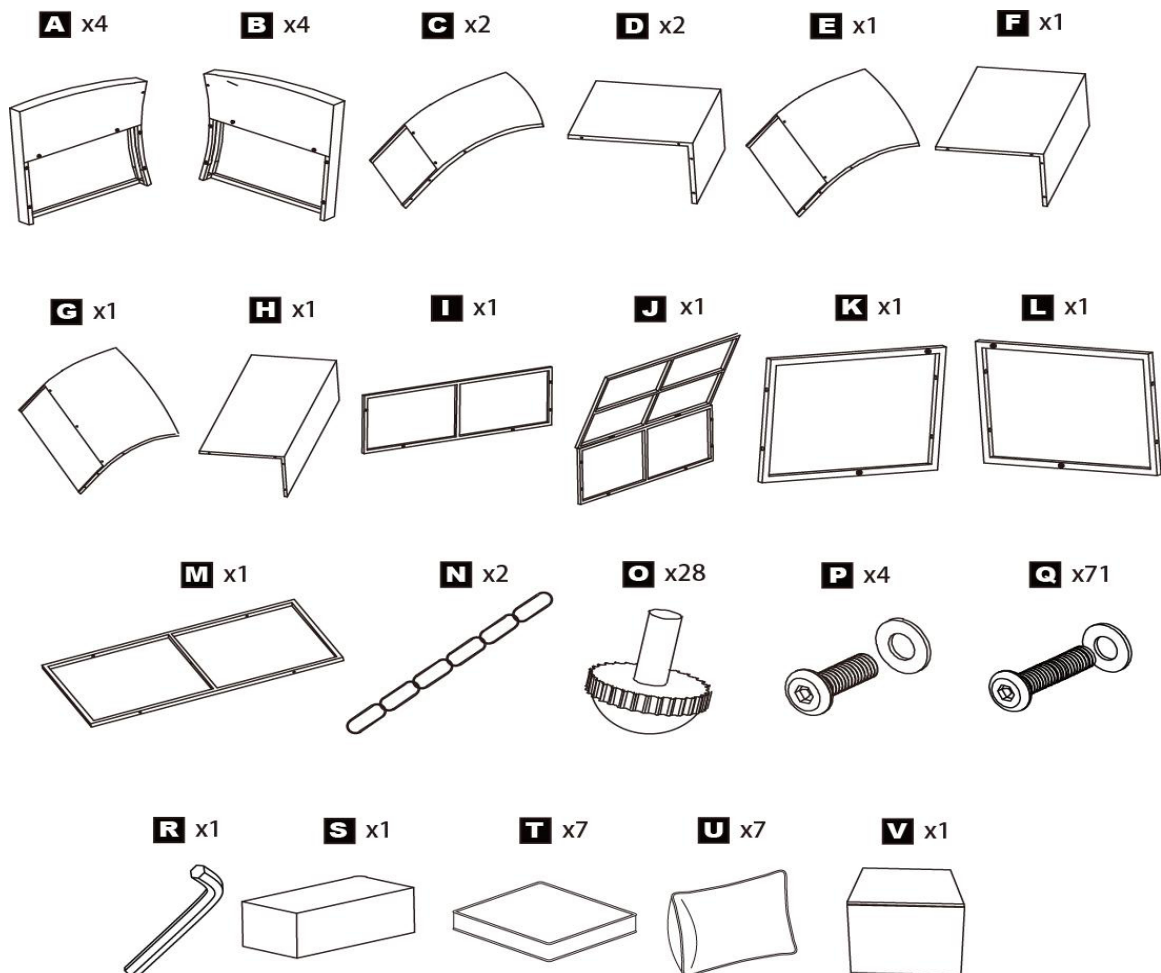

POSSINA

Instruction Manual - Lounge Set Mavrik

CAUTION

- A. Check the package and that all included parts are present
- B. Read the instructions carefully before starting the assembly process

NOTE: Do NOT tighten the screws completely until the assembly is completed