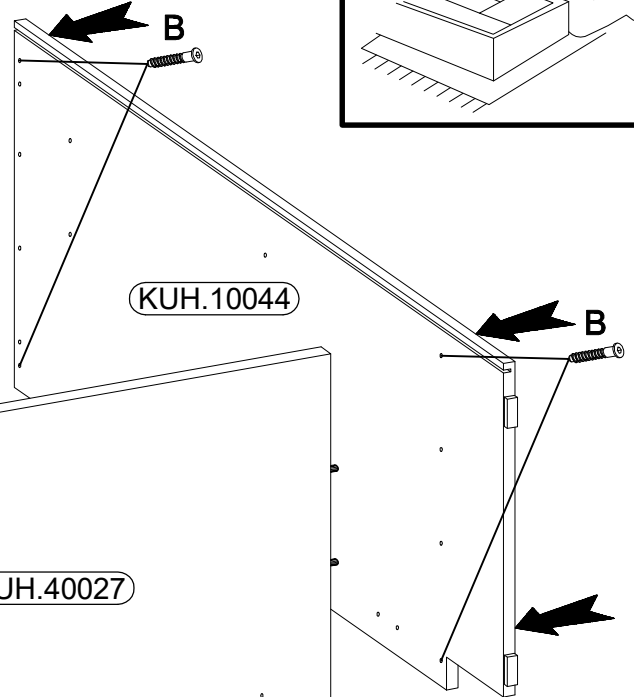

80 D 2F BB

max. 10kg
 KUH.30010
 KUH.40027

| Ersatzteil Nummer | Dimension |
|-------------------|-------------|
| KUH.10043 | 815x500x16 |
| KUH.10044 | 815x500x16 |
| KUH.30010 | 766x430x16 |
| KUH.40007 | 767x485x16 |
| KUH.60032 x2 | 713x391x2,5 |
| KUH.70218 x2 | 713x396x16 |
| KUH.90040 | 799x95x16 |
| KUH.90133 | 767x100x16 |
| KUH.90134 | 767x100x16 |

ISM-KUH-01371

1

| | | | |
|---|---|---|---|
| 6.5x48x16 | Ø8x30mm | Ø35/0mm | Ø3.5x13mm |
|  |  |  |  |
| F2 | A | HG | P5 |
| 4 | 8 | 4 | 8 |

2

6,4 x 50mm

B

4

O

1

E1

4

3

6,4 x 50mm

B

4

O

1

E1

4

4

L1=680mm

5

Ø3.0x20mm

6