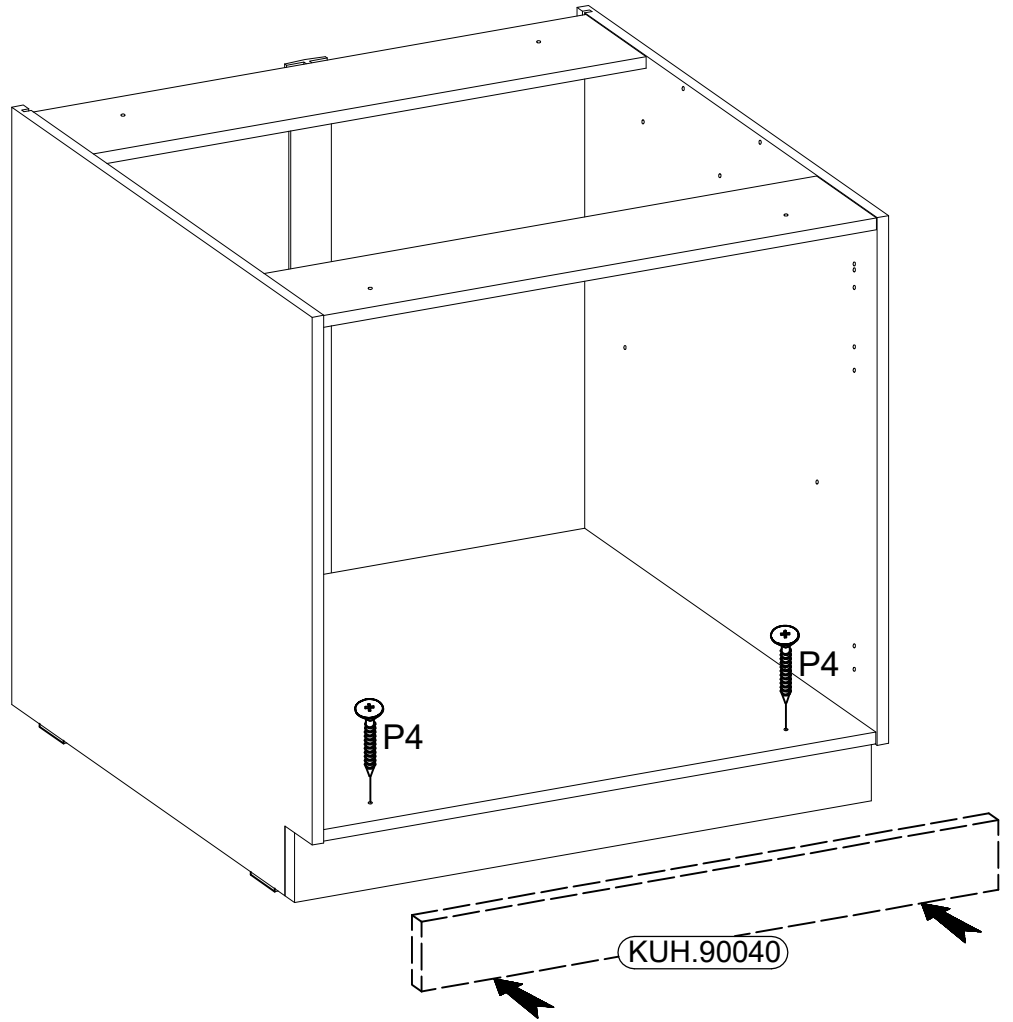

6

Ø4.0x45mm		
	P4	E9
	2	2