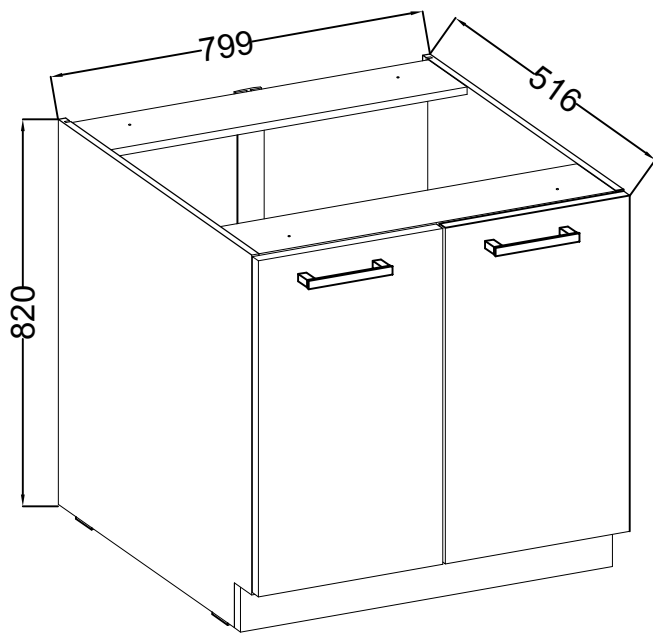

80 D 2F BB

max. 10kg
 KUH.30010
 KUH.40027

| Ersatzteil Nummer | Dimension |
|-------------------|-------------|
| KUH.10043 | 815x500x16 |
| KUH.10044 | 815x500x16 |
| KUH.30010 | 766x430x16 |
| KUH.40007 | 767x485x16 |
| KUH.60032 x2 | 713x391x2,5 |
| KUH.70218 x2 | 713x396x16 |
| KUH.90040 | 799x95x16 |
| KUH.90133 | 767x100x16 |
| KUH.90134 | 767x100x16 |

ISM-KUH-01371

1

| | | | |
|---|---|---|---|
| 6.5x48x16 | Ø8x30mm | Ø35/0mm | Ø3.5x13mm |
|  |  |  |  |
| F2 | A | HG | P5 |
| 4 | 8 | 4 | 8 |

2

6,4 x 50mm

B

4

O

1

E1

4

3

6,4 x 50mm

B

4

O

1

E1

4

4

L1=680mm

5

Ø3.0x20mm

6