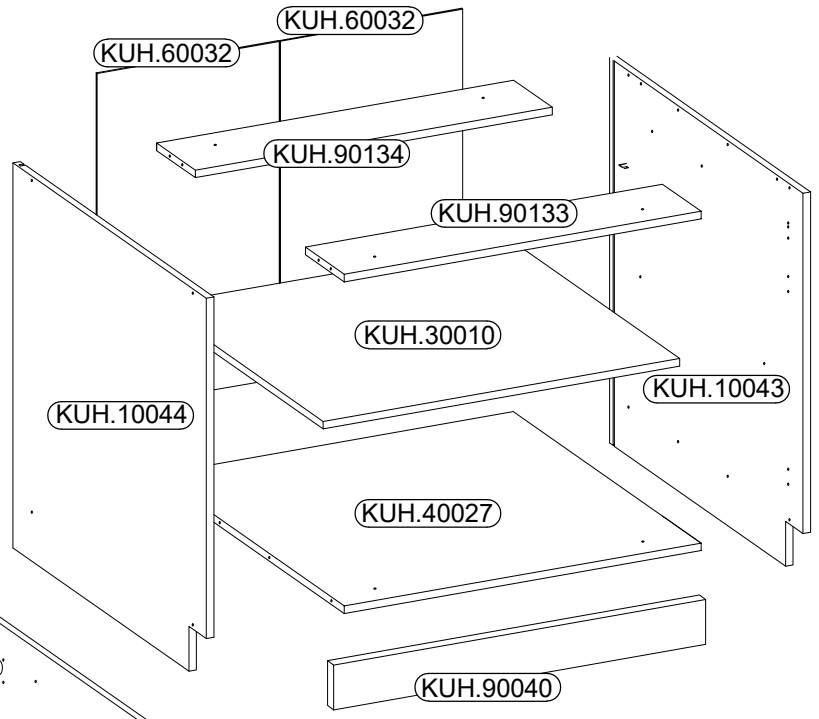

80 D 2F BB

max. 10kg
 KUH.30010
 KUH.40027

| Ersatzteil Nummer | Dimension |
|-------------------|-------------|
| KUH.10043 | 815x500x16 |
| KUH.10044 | 815x500x16 |
| KUH.30010 | 766x430x16 |
| KUH.40007 | 767x485x16 |
| KUH.60032 x2 | 713x391x2,5 |
| KUH.70218 x2 | 713x396x16 |
| KUH.90040 | 799x95x16 |
| KUH.90133 | 767x100x16 |
| KUH.90134 | 767x100x16 |

| Ø8x30mm | 6,4 x 50mm | | | 6.5x48x16 | Ø35/0mm | Ø5/19mm | L1=680mm |
|-----------|------------|-----------|-----------|-----------|---------|---------|----------|
| | | | | | | | |
| A | B | E1 | E9 | F2 | HG | J | L1 |
| 8 | 8 | 8 | 2 | 4 | 4 | 4 | 1 |
| Ø4.0x45mm | Ø3.5x13mm | Ø3.0x20mm | Ø4.0x35mm | Ø4.0x30mm | | | |
| | | | | | | | |
| O | P4 | P5 | P7 | R3 | R2 | S | |
| 1 | 2 | 8 | 10-15 | 4 | 4 | 2 | |

ISM-KUH-01371

1

| | | | |
|---|---|---|---|
| 6.5x48x16 | Ø8x30mm | Ø35/0mm | Ø3.5x13mm |
|  |  |  |  |
| F2 | A | HG | P5 |
| 4 | 8 | 4 | 8 |

2

6,4 x 50mm

B

4

O

1

E1

4

4

L1=680mm

5

Ø3.0x20mm

6