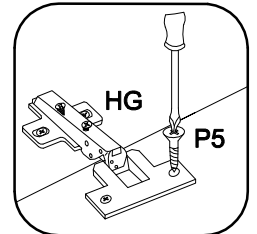

80 D 2F BB

max. 10kg
 KUH.30010
 KUH.40027

| Ersatzteil Nummer | Dimension |
|-------------------|-------------|
| KUH.10043 | 815x500x16 |
| KUH.10044 | 815x500x16 |
| KUH.30010 | 766x430x16 |
| KUH.40007 | 767x485x16 |
| KUH.60032 x2 | 713x391x2,5 |
| KUH.70218 x2 | 713x396x16 |
| KUH.90040 | 799x95x16 |
| KUH.90133 | 767x100x16 |
| KUH.90134 | 767x100x16 |

| Ø8x30mm | 6,4 x 50mm | | | 6.5x48x16 | Ø35/0mm | Ø5/19mm | L1=680mm |
|-----------|------------|-----------|-----------|-----------|---------|---------|----------|
| | | | | | | | |
| A | B | E1 | E9 | F2 | HG | J | L1 |
| 8 | 8 | 8 | 2 | 4 | 4 | 4 | 1 |
| Ø4.0x45mm | Ø3.5x13mm | Ø3.0x20mm | Ø4.0x35mm | Ø4.0x30mm | | | |
| | | | | | | | |
| O | P4 | P5 | P7 | R3 | R2 | S | |
| 1 | 2 | 8 | 10-15 | 4 | 4 | 2 | |

ISM-KUH-01371

1

| | | | |
|---|---|---|---|
| 6.5x48x16 | Ø8x30mm | Ø35/0mm | Ø3.5x13mm |
|  |  |  |  |
| F2 | A | HG | P5 |
| 4 | 8 | 4 | 8 |

2

6,4 x 50mm

B

4

O

1

E1

4

4

L1=680mm

5

Ø3.0x20mm

6