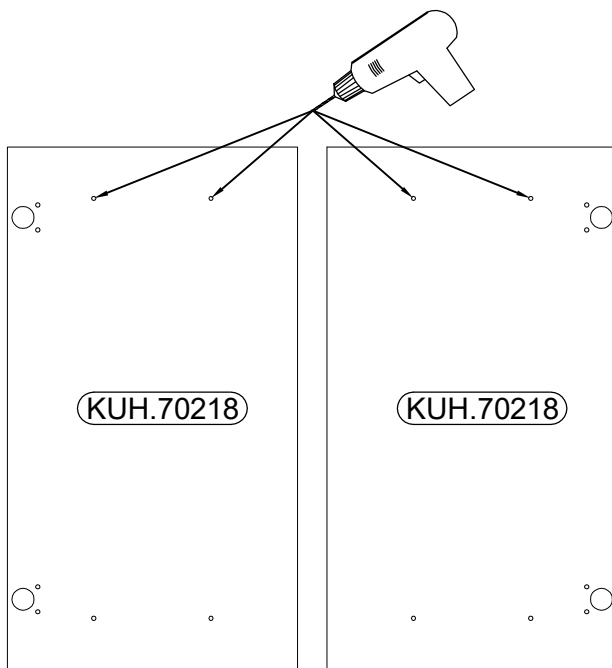

80 D 2F BB

max. 10kg
 KUH.30010
 KUH.40027

| Ersatzteil Nummer | Dimension |
|-------------------|-------------|
| KUH.10043 | 815x500x16 |
| KUH.10044 | 815x500x16 |
| KUH.30010 | 766x430x16 |
| KUH.40007 | 767x485x16 |
| KUH.60032 x2 | 713x391x2,5 |
| KUH.70218 x2 | 713x396x16 |
| KUH.90040 | 799x95x16 |
| KUH.90133 | 767x100x16 |
| KUH.90134 | 767x100x16 |

1

E1

4

3

6,4 x 50mm

B

4

O

1

E1

4

4

L1=680mm

5

Ø3.0x20mm

6

| | | |
|-----------|---|---|
| Ø4.0x45mm |  |  |
| | P4 | E9 |
| | 2 | 2 |

7

| | |
|-----------|---|
| Ø4.0x35mm |  |
| | R3 |
| | 4 |

8

9

10

| | | |
|-----------|---|---|
| Ø4.0x30mm |  |  |
| | R2 | S |
| 4 | | 2 |