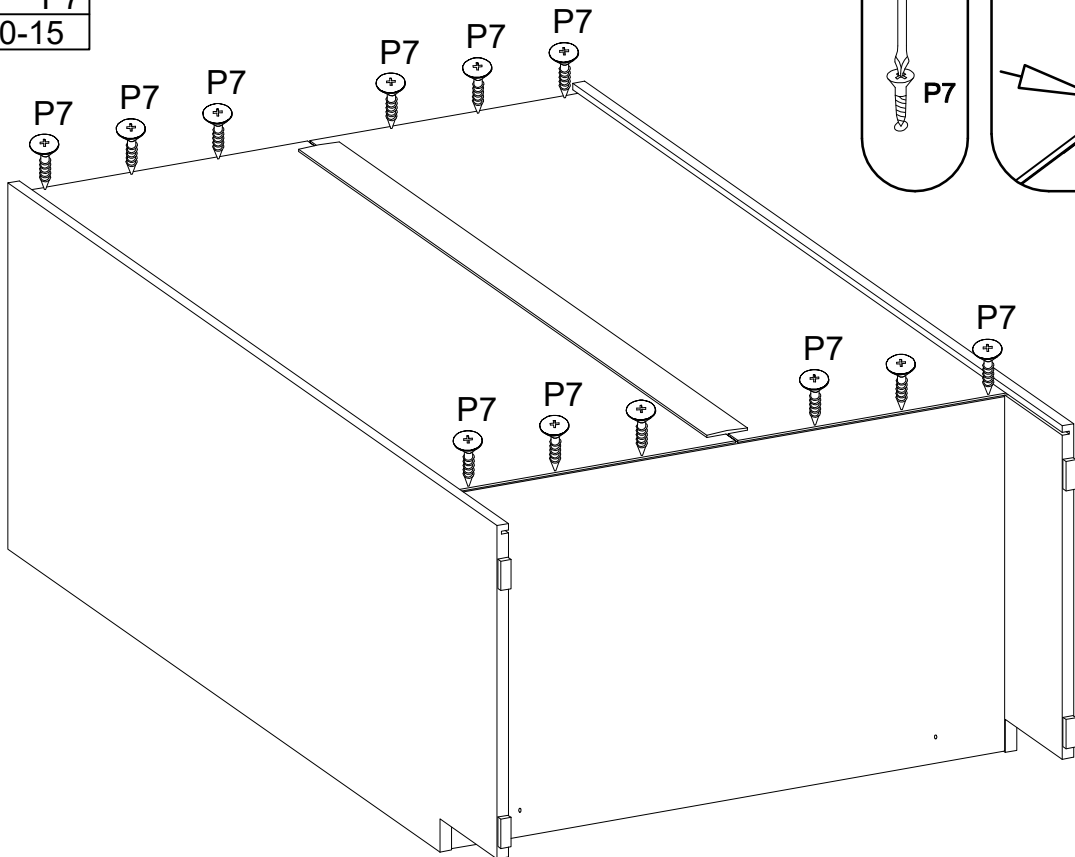

80 D 2F BB

max. 10kg
 KUH.30010
 KUH.40027

| Ersatzteil Nummer | Dimension |
|-------------------|-------------|
| KUH.10043 | 815x500x16 |
| KUH.10044 | 815x500x16 |
| KUH.30010 | 766x430x16 |
| KUH.40007 | 767x485x16 |
| KUH.60032 x2 | 713x391x2,5 |
| KUH.70218 x2 | 713x396x16 |
| KUH.90040 | 799x95x16 |
| KUH.90133 | 767x100x16 |
| KUH.90134 | 767x100x16 |

1

E1

4

4

L1=680mm

5

Ø3.0x20mm

6

| | | |
|-----------|---|---|
| Ø4.0x45mm |  |  |
| | P4 | E9 |
| | 2 | 2 |

7

| | |
|-----------|---|
| Ø4.0x35mm |  |
| | R3 |
| | 4 |

8

9

10

| | | |
|-----------|---|---|
| Ø4.0x30mm |  |  |
| | R2 | S |
| 4 | | 2 |