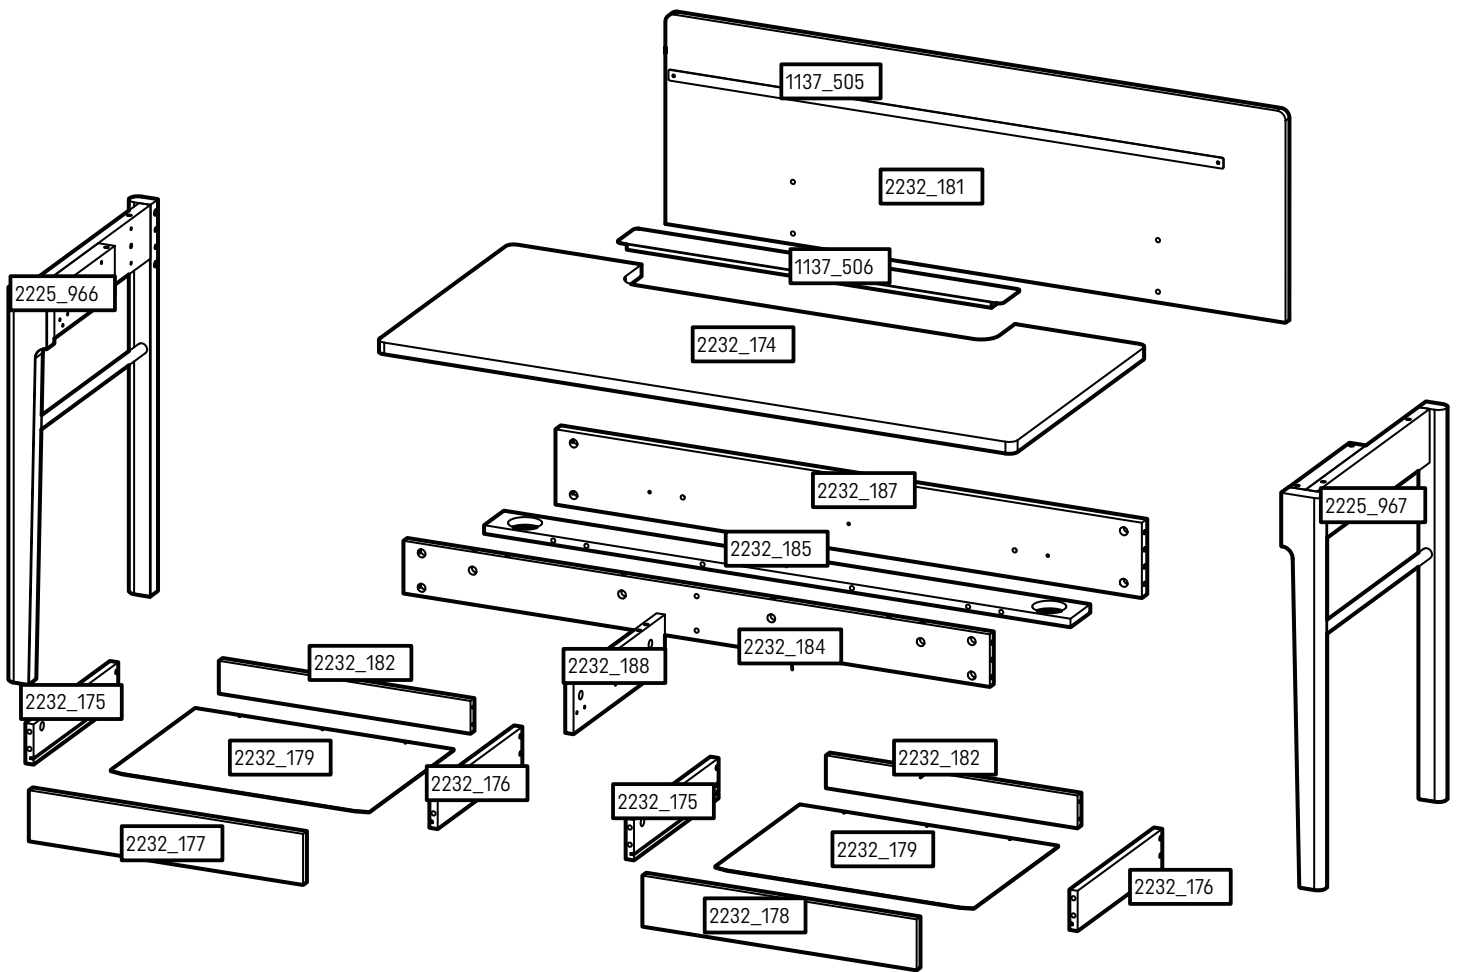

# WELL

VOX

4024258\_001

123x57x96,5/75,5 cm  
48 1/2x22 1/2x38/29 3/4"

PL • vox.pl  
EU • voxfurniture.com  
US • voelkelcorp.com

113490  x 2	1005857  x 18	1005990  x 21	1006091  x 21
1006876  x 10	1006012  x 6	1000993  x 2	1006713  x 16
1125731  x 4	1125729  x 4	1125733  x 4	1120368  x 4
1008556  x 8	1005727  x 4		

1	1005713  x 4	1000993  x 1
1005857  x 2		1005990  x 2

8

1	1005713  x 4	1000993  x 1
---	---	---

9

<p>2</p>	<p>1005876</p>  <p>x 2</p>
----------	---

10

<p>2</p>	<p>1006091</p>  <p>x 4</p>	<p>1125733</p>  <p>x 4</p>
		<p>1120368</p>  <p>x 4</p>

11

	1005713		x 4	1000993  L x 1
---	---------	---	-----	---

12

	1005713		x 4	1000993  P x 1
---	---------	---	-----	---

13

14

15

16

17

18

19

20

21

22

23

24