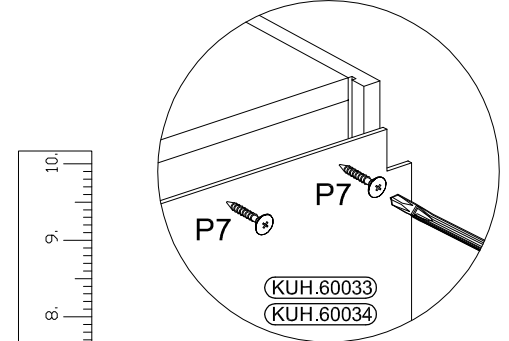

80 G-72 2F

					M4.0x22mm 	Ø3.0x20mm 				Ø3.5x13mm 		Ø4.0x30mm 	680mm 
8	8	8	1	2	4	10-15	8	4	4	8	2	4	1

ISM-KUH-00752

80 G-72 2F