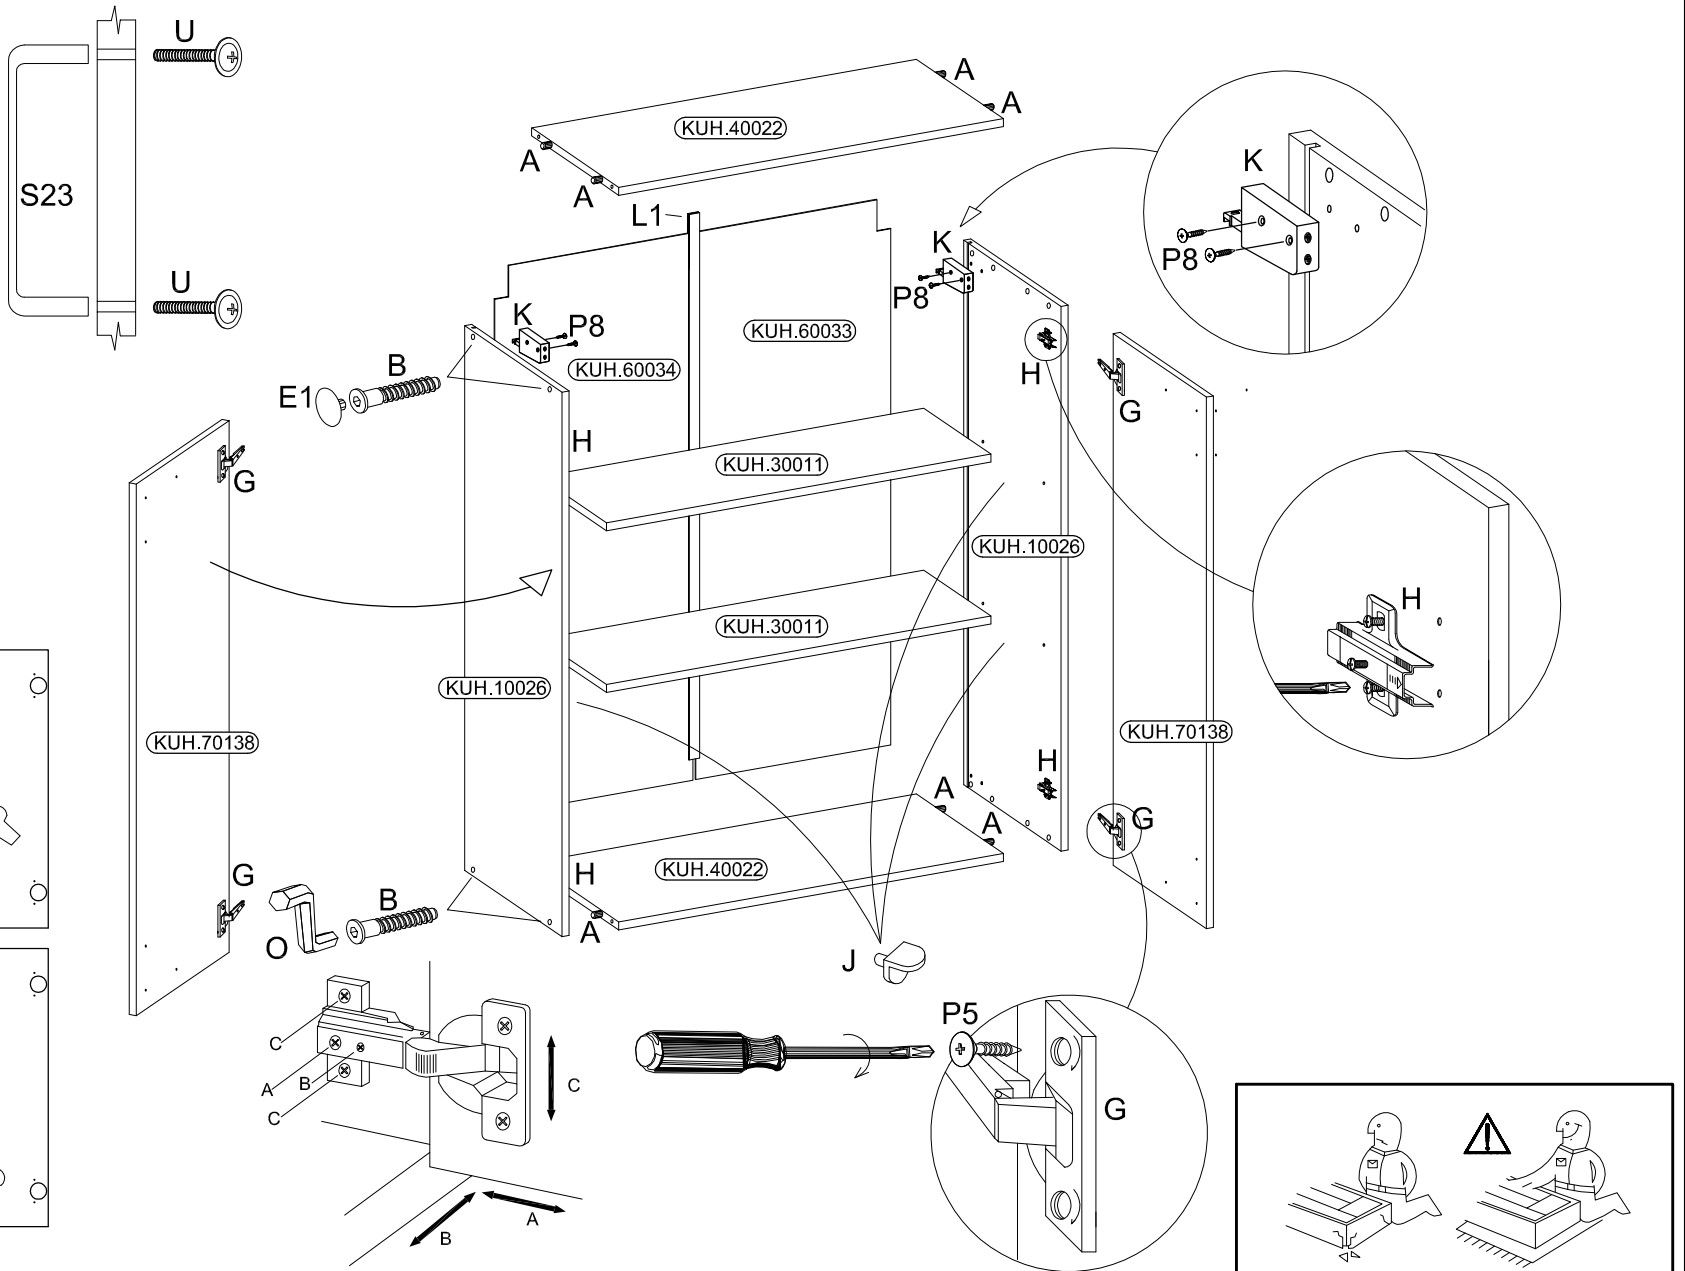

80 G-72 2F

					M4.0x22mm 	Ø3.0x20mm 				Ø3.5x13mm 		Ø4.0x30mm 	680mm 
8	8	8	1	2	4	10-15	8	4	4	8	2	4	1

ISM-KUH-00752

80 G-72 2F