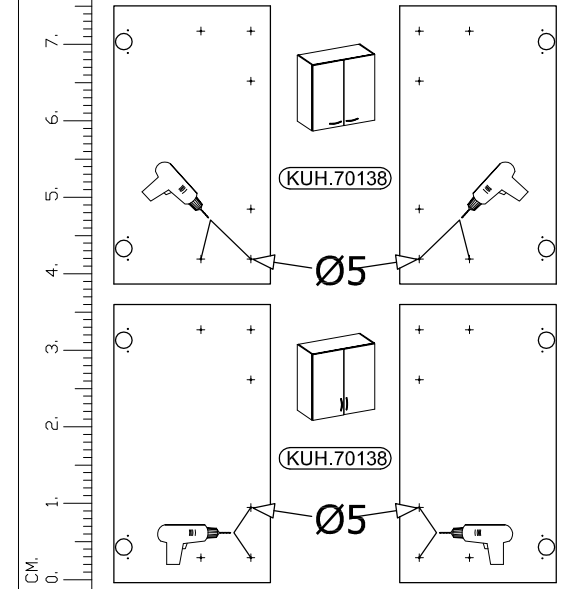

80 G-72 2F

					M4.0x22mm 	Ø3.0x20mm 				Ø3.5x13mm 		Ø4.0x30mm 	680mm 
8	8	8	1	2	4	10-15	8	4	4	8	2	4	1

ISM-KUH-00752

80 G-72 2F