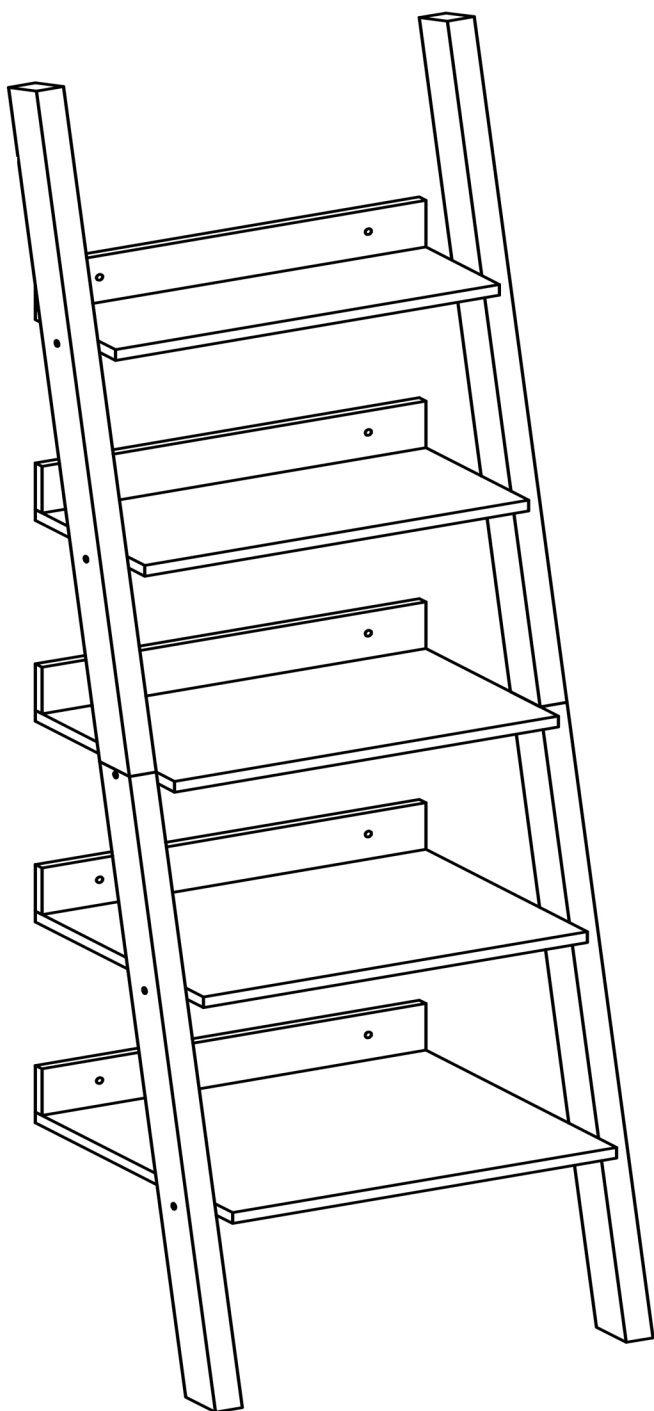

POSSINA

Bookshelf Gambi

<p>A Screw x25</p>  <p>Ø7 x50mm</p>	<p>B Screw x10</p>  <p>Ø3.5 x35mm</p>	<p>C Expansion bolt x10</p> 	<p>D Wood dowel x20</p> 	<p>B Furniture ring x20</p> 
---	--	---	--	---

01**02**

03

A Screw x10

Ø7 x50mm

04

B Screw x10

Ø3.5 x35mm

C Expansion bolt x10