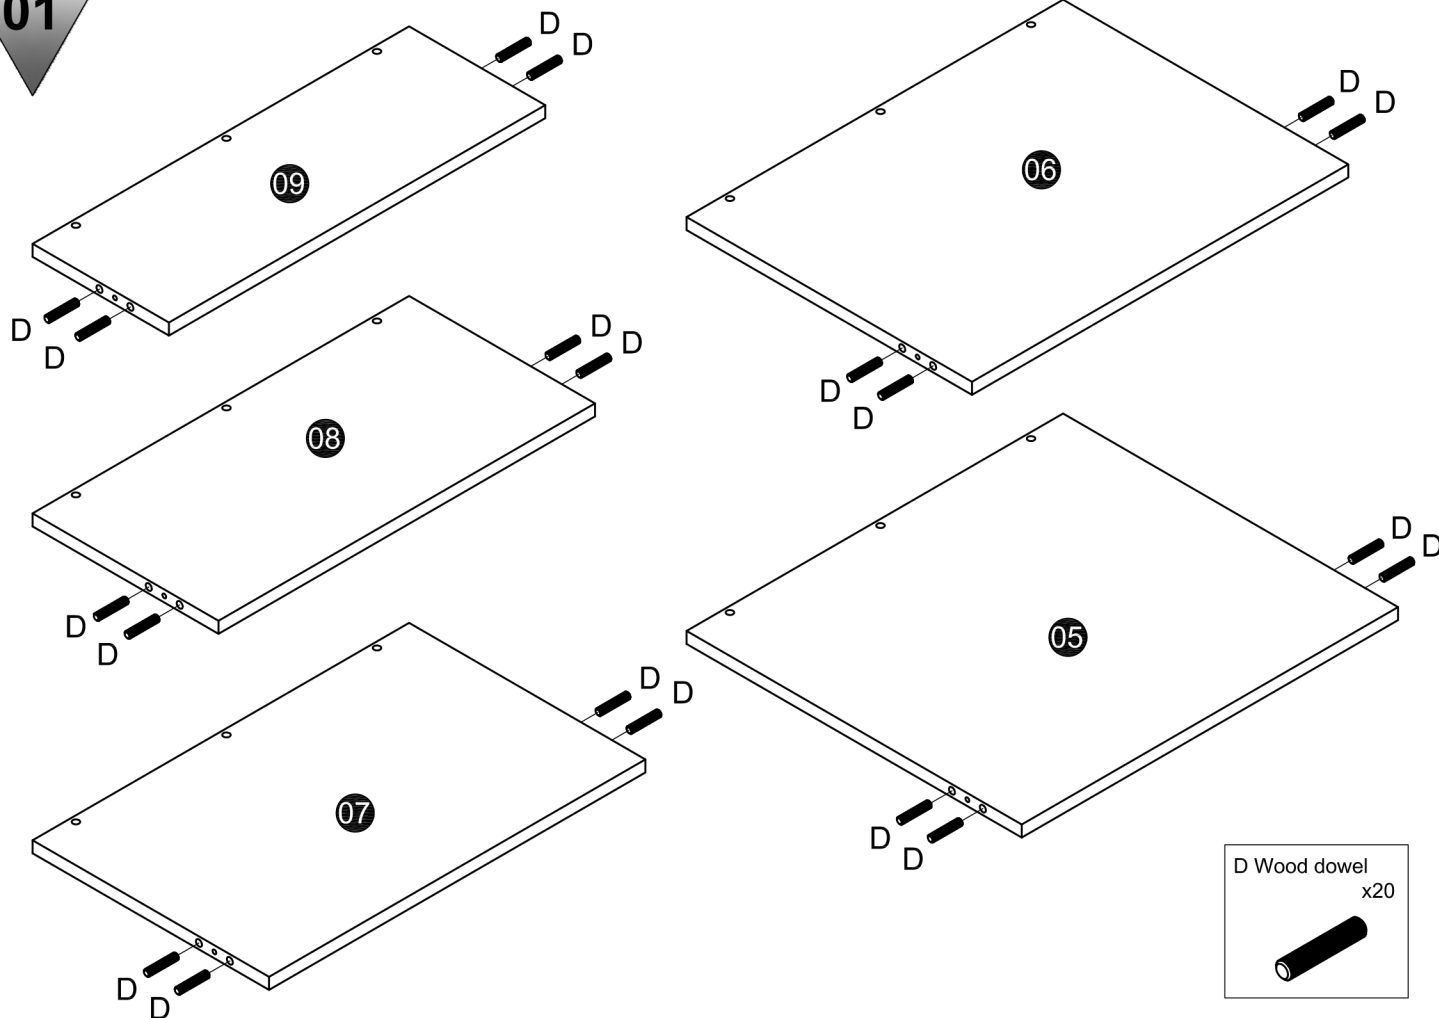

POSSINA

Bookshelf Gambi

<p>A Screw x25</p>  <p>Ø7 x50mm</p>	<p>B Screw x10</p>  <p>Ø3.5 x35mm</p>	<p>C Expansion bolt x10</p> 	<p>D Wood dowel x20</p> 	<p>B Furniture ring x20</p> 
---	--	---	--	---

01**02**

03

A Screw x10

Ø7 x50mm

04

B Screw x10

Ø3.5 x35mm

C Expansion bolt x10