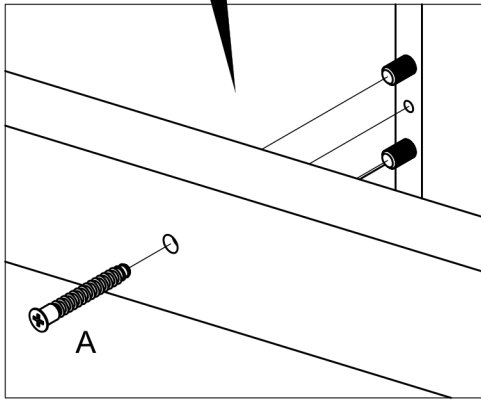

POSSINA

Bookshelf Gambi

<p>A Screw x25</p>  <p>Ø7 x50mm</p>	<p>B Screw x10</p>  <p>Ø3.5 x35mm</p>	<p>C Expansion bolt x10</p> 	<p>D Wood dowel x20</p> 	<p>B Furniture ring x20</p> 
---	--	---	--	---

01**02**

03

A Screw x10

Ø7 x50mm

04

B Screw x10

Ø3.5 x35mm

C Expansion bolt x10