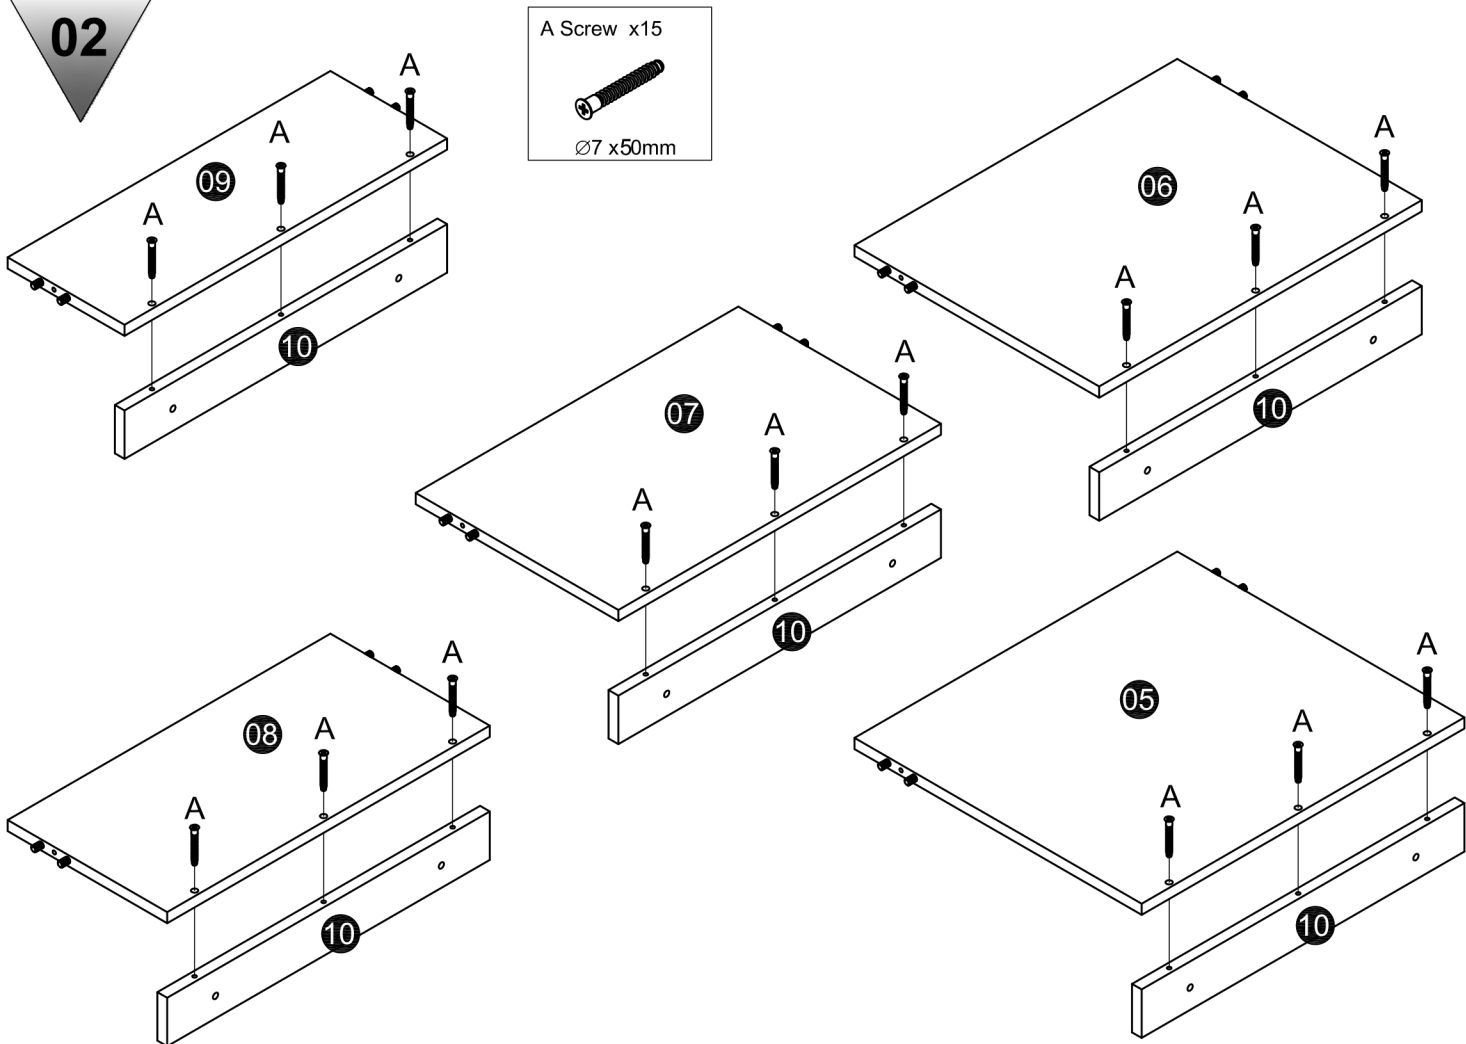

POSSINA

Bookshelf Gambi

<p>A Screw x25</p>  <p>Ø7 x50mm</p>	<p>B Screw x10</p>  <p>Ø3.5 x35mm</p>	<p>C Expansion bolt x10</p> 	<p>D Wood dowel x20</p> 	<p>B Furniture ring x20</p> 
---	--	---	--	---

01**02**

03

A Screw x10

Ø7 x50mm

04

B Screw x10

Ø3.5 x35mm

C Expansion bolt x10