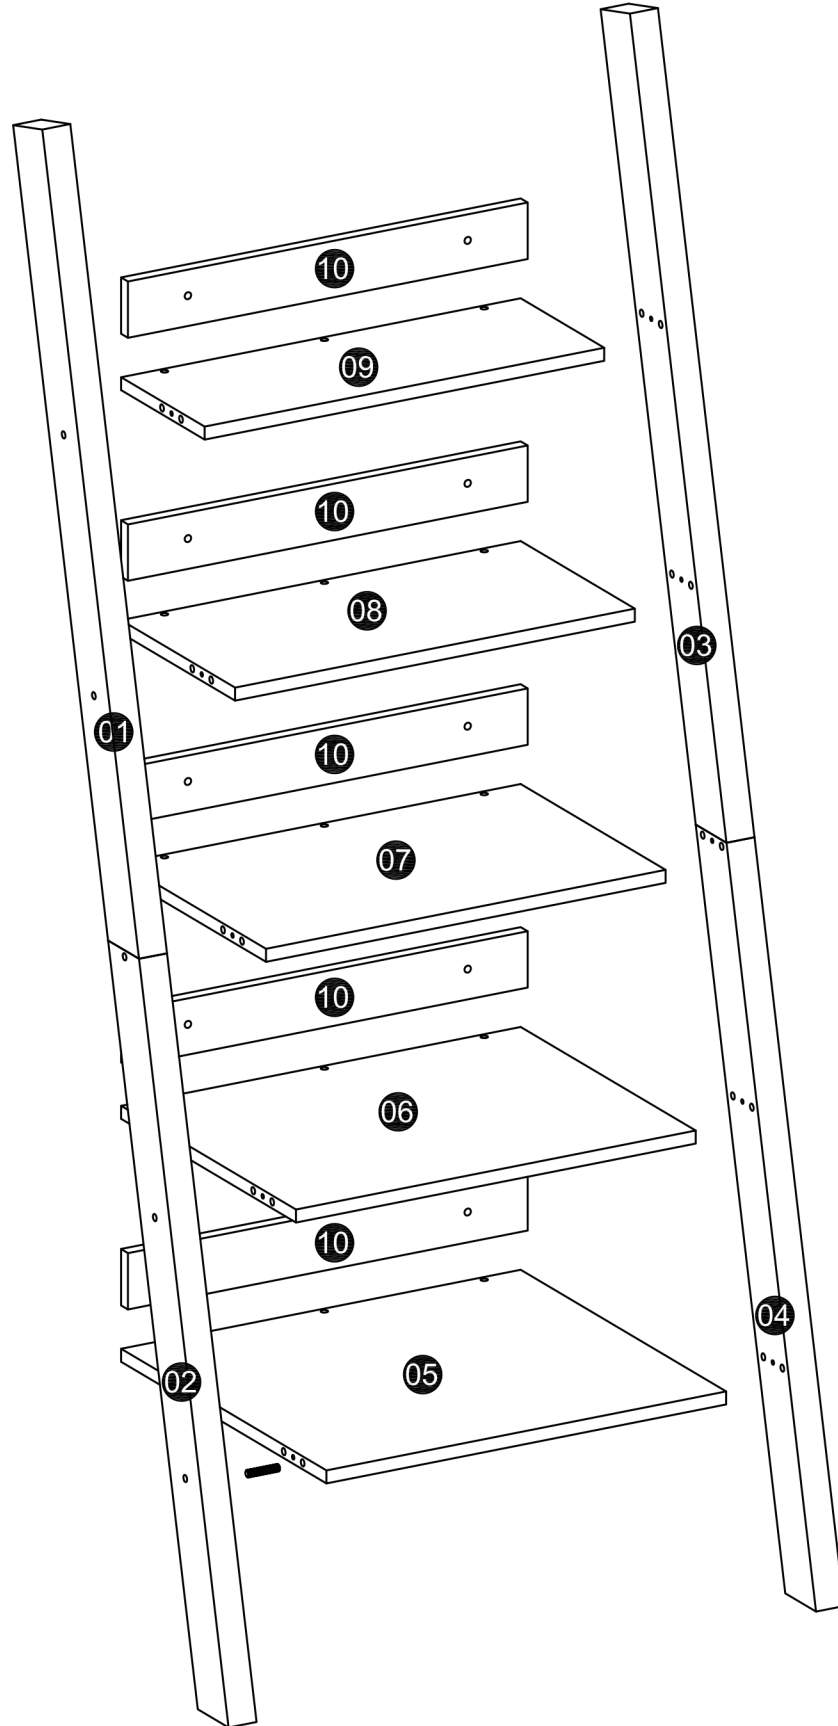

POSSINA

Bookshelf Gambi

<p>A Screw x25</p>  <p>Ø7 x50mm</p>	<p>B Screw x10</p>  <p>Ø3.5 x35mm</p>	<p>C Expansion bolt x10</p> 	<p>D Wood dowel x20</p> 	<p>B Furniture ring x20</p> 
---	--	---	--	---

01**02**

03

A Screw x10

Ø7 x50mm

04

B Screw x10

Ø3.5 x35mm

C Expansion bolt x10