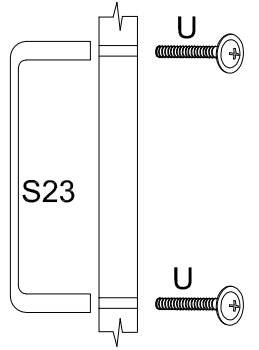

60 GU-36

					M4.0x22mm 	Ø3.0x20mm 			Ø3.5x13mm 		Ø4.0x30mm 	
8	8	8	1	1	2	10	2	2	4	2	4	2

60 GU-36