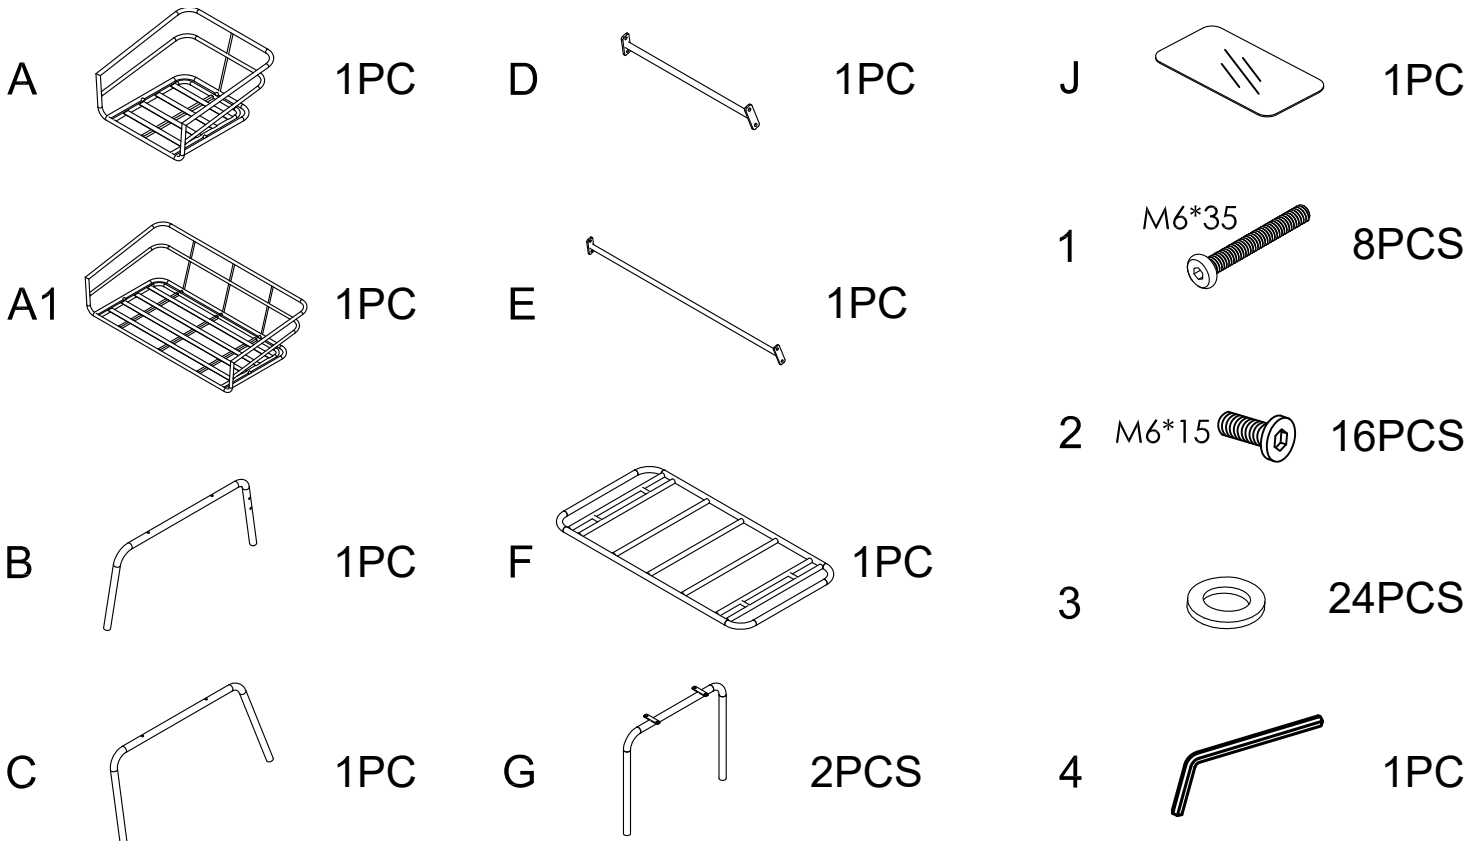

POSSINA

Instruction Manual - Lounge Set Osmond

CAUTION

- A. Check the package and that all included parts are present
- B. Read the instructions carefully before starting the assembly process

NOTE: Do NOT tighten the screws completely until the assembly is completed

STEP 1

STEP 2

STEP 3

STEP 4