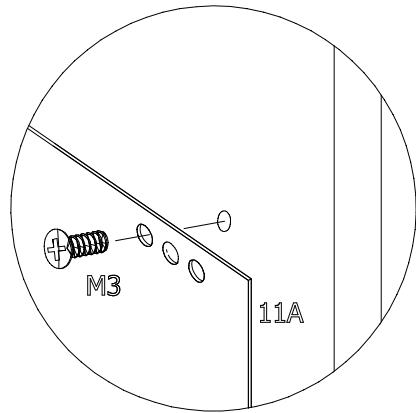

60 DPS-2100 1F 3S