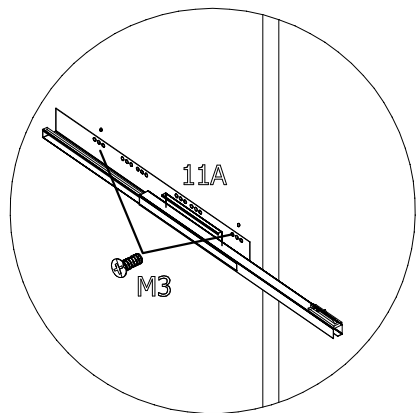

60 DPS-2100 1F 3S

	M4.0x22mm 	ø3.5x13mm 	ø6,3x13mm 	ø3,0x16mm 								
S23	U	P5	M3	P1	11A	11B	11C	11D	11E	11F	11G	11H
2	4	24	12	12	3	2	3	1	6	4	6	4

		ø3.5x13mm
G	H	P5
2	2	4
	M4.0x22mm 	
S23	U	
2	4	

ISM-KUH-00832