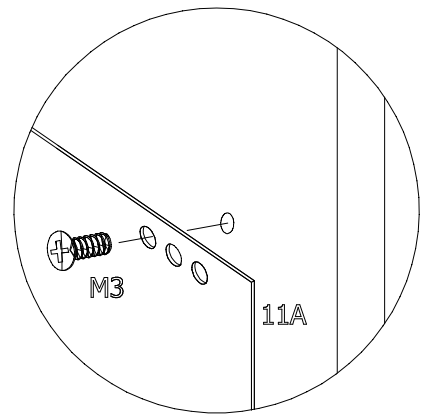

60 DPS-2100 1F 3S

	M4.0x22mm 	ø3.5x13mm 	ø6,3x13mm 	ø3,0x16mm 								
S23	U	P5	M3	P1	11A	11B	11C	11D	11E	11F	11G	11H
2	4	24	12	12	3	2	3	1	6	4	6	4

		ø3.5x13mm
G	H	P5
2	2	4
	M4.0x22mm 	
S23	U	
2	4	

ISM-KUH-00832